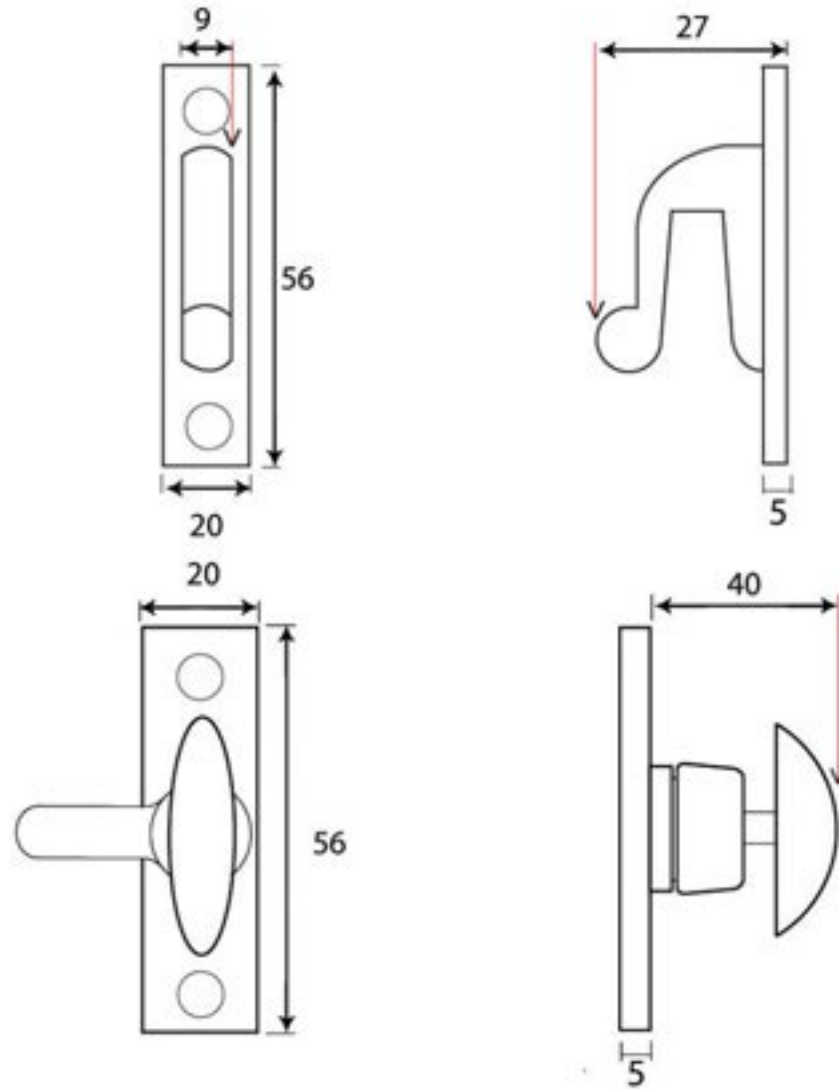

PRODUCT CODE 33859

HANDFORGED
TRADITIONAL
IRONMONGERY

Due to the hand crafted nature of our products all measurements are approximate and should be used as a guide only