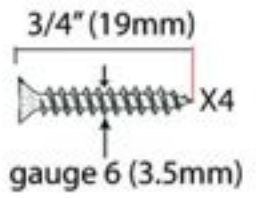

PRODUCT CODE 33859

HANDFORGED
TRADITIONAL
IRONMONGERY

Due to the hand crafted nature of our products all measurements are approximate and should be used as a guide only