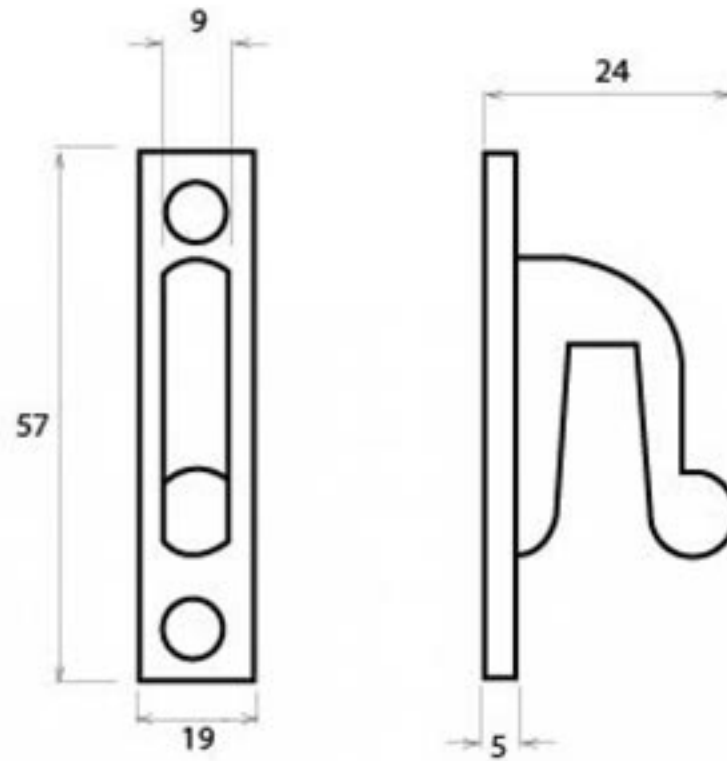

PRODUCT CODE 33284

3/4" (19mm)
x2
gauge 8 (4.2mm)

HANDFORGED
TRADITIONAL
IRONMONGERY

Due to the hand crafted nature of our products all measurements are approximate and should be used as a guide only