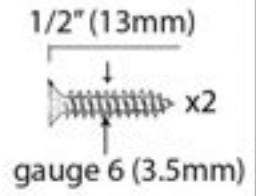

PRODUCT CODE 33676

HANDFORGED
TRADITIONAL
IRONMONGERY

Due to the hand crafted nature of our products all measurements are approximate and should be used as a guide only