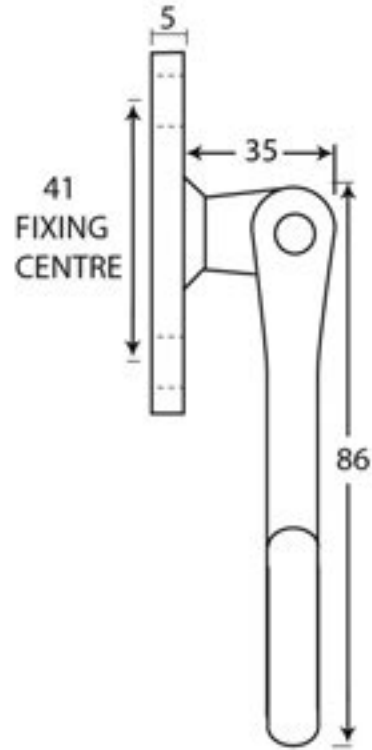

PRODUCT CODE 33676

HANDFORGED
TRADITIONAL
IRONMONGERY

Due to the hand crafted nature of our products all measurements are approximate and should be used as a guide only