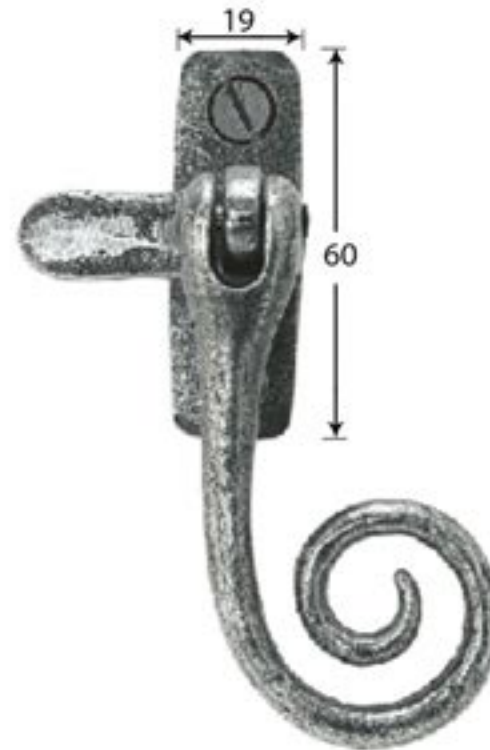

PRODUCT CODE 33676

HANDFORGED
TRADITIONAL
IRONMONGERY

Due to the hand crafted nature of our products all measurements are approximate and should be used as a guide only