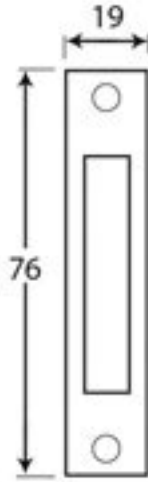

PRODUCT CODE 33676

HANDFORGED
TRADITIONAL
IRONMONGERY

Due to the hand crafted nature of our products all measurements are approximate and should be used as a guide only