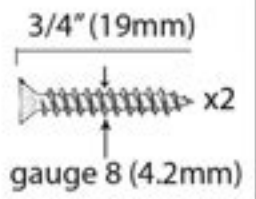

PRODUCT CODE 33676

HANDFORGED
TRADITIONAL
IRONMONGERY

Due to the hand crafted nature of our products all measurements are approximate and should be used as a guide only