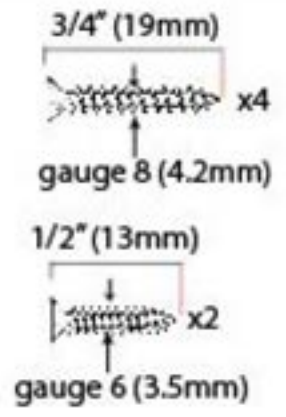

PRODUCT CODE 33185

HANDFORGED
TRADITIONAL
IRONMONGERY

Due to the hand crafted nature of our products all measurements are approximate and should be used as a guide only