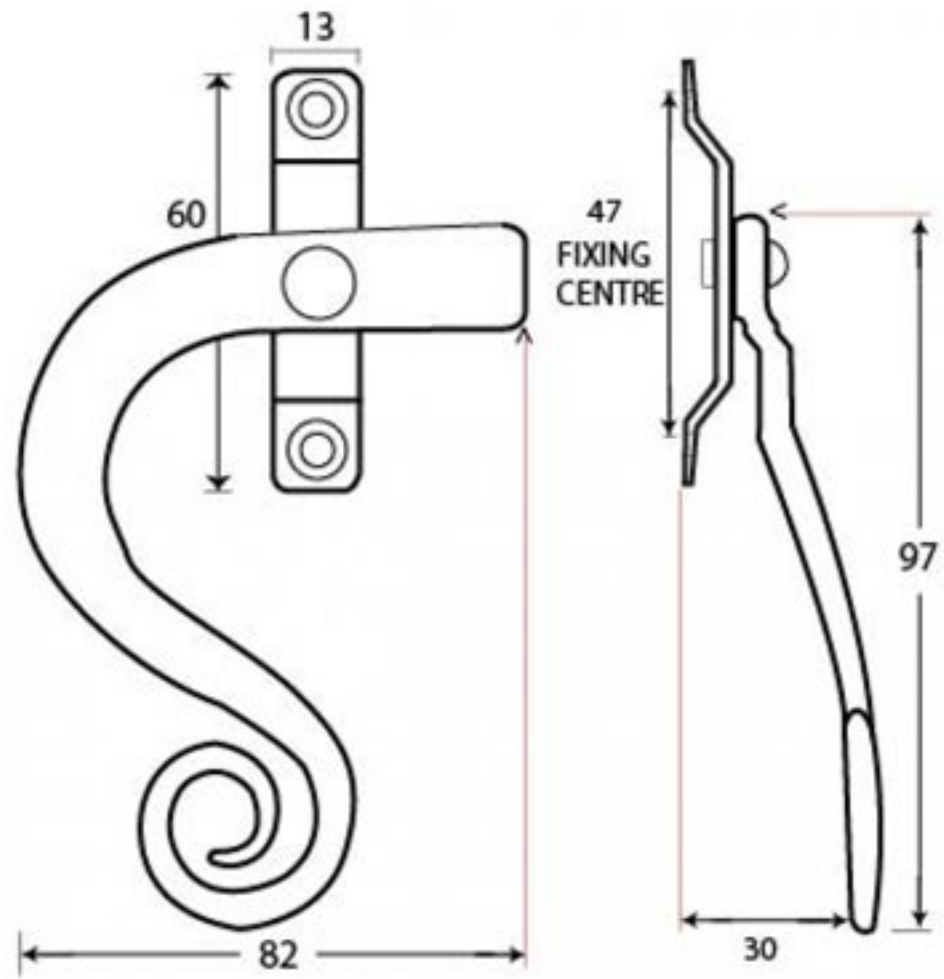

PRODUCT CODE 33185

HANDFORGED
TRADITIONAL
IRONMONGERY

Due to the hand crafted nature of our products all measurements are approximate and should be used as a guide only