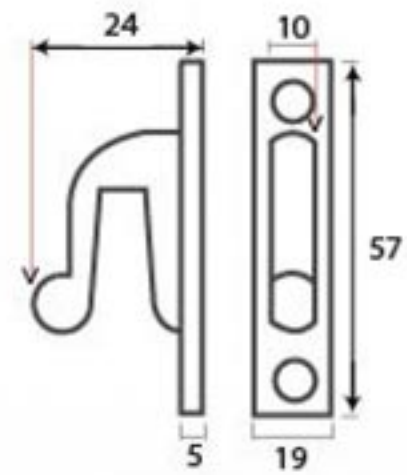

PRODUCT CODE 33185

HANDFORGED
TRADITIONAL
IRONMONGERY

Due to the hand crafted nature of our products all measurements are approximate and should be used as a guide only