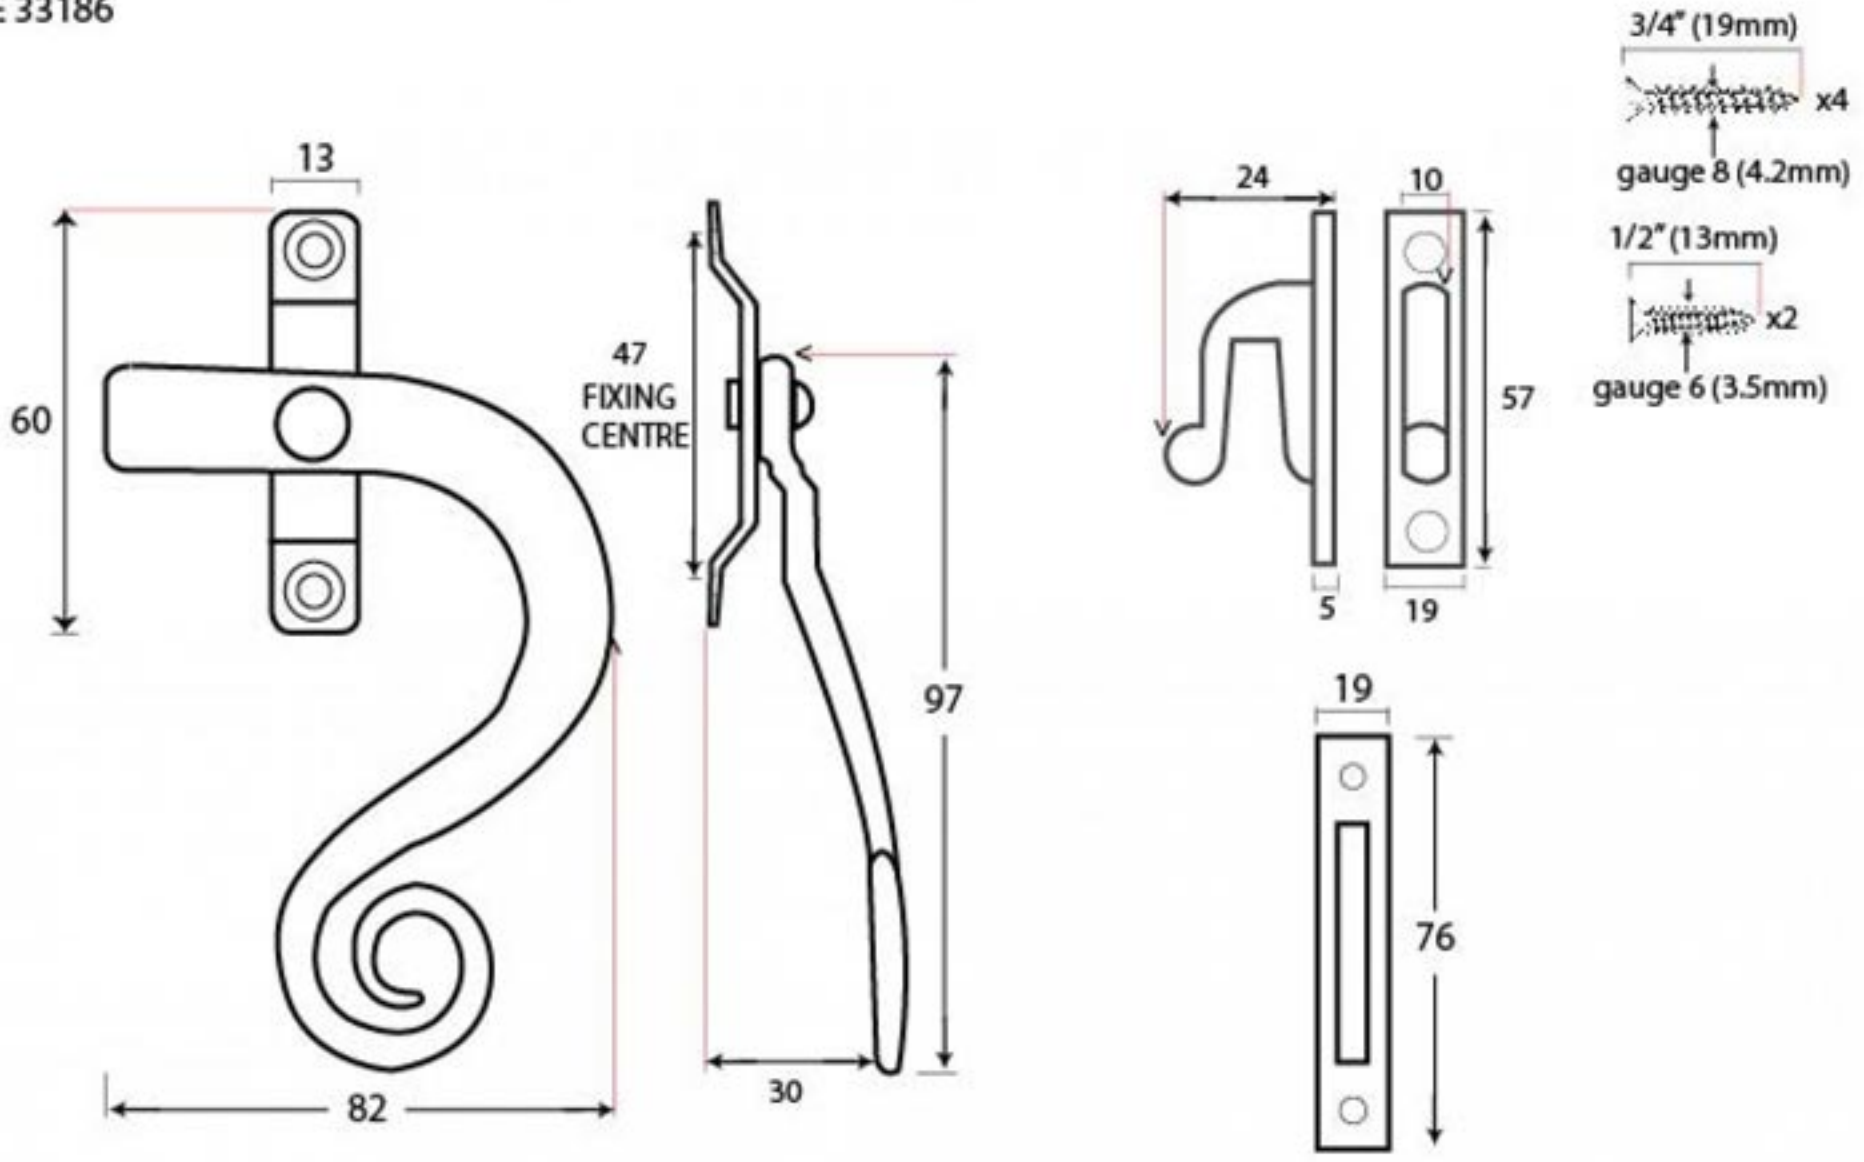

PRODUCT CODE 33186

HANDFORGED
TRADITIONAL
IRONMONGERY

Due to the hand crafted nature of our products all measurements are approximate and should be used as a guide only