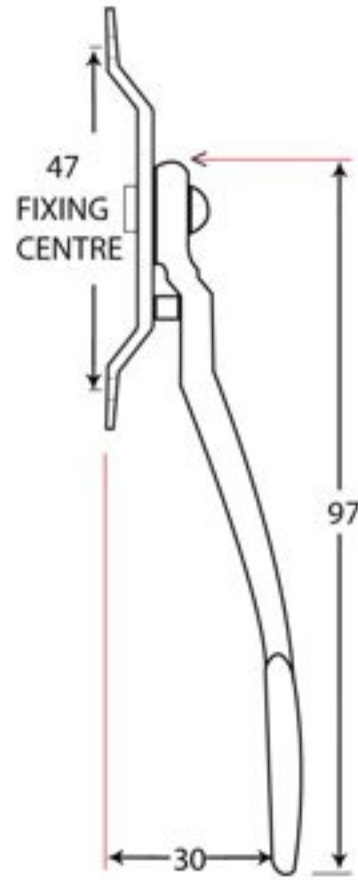

PRODUCT CODE 33725

HANDFORGED
TRADITIONAL
IRONMONGERY

Due to the hand crafted nature of our products all measurements are approximate and should be used as a guide only