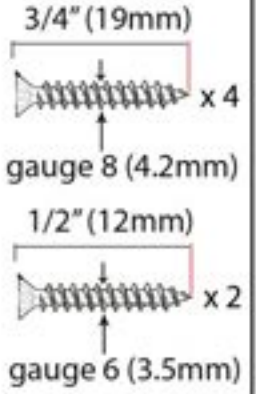

PRODUCT CODE 33725

HANDFORGED
TRADITIONAL
IRONMONGERY

Due to the hand crafted nature of our products all measurements are approximate and should be used as a guide only