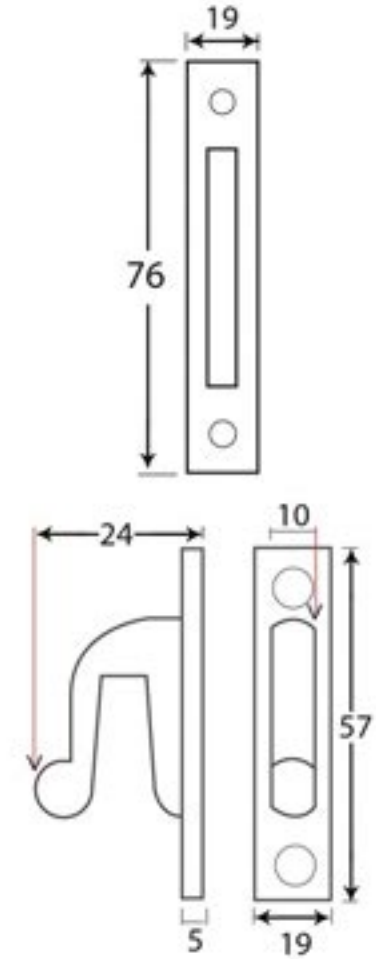

PRODUCT CODE 33725

HANDFORGED
TRADITIONAL
IRONMONGERY

Due to the hand crafted nature of our products all measurements are approximate and should be used as a guide only