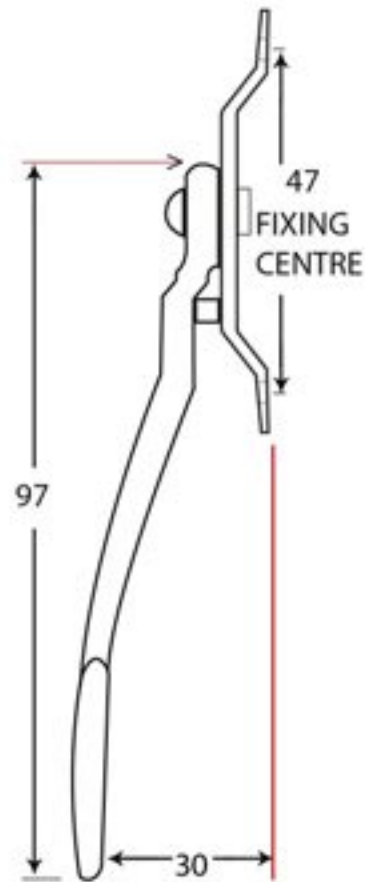

PRODUCT CODE 33726

HANDFORGED
TRADITIONAL
IRONMONGERY

Due to the hand crafted nature of our products all measurements are approximate and should be used as a guide only