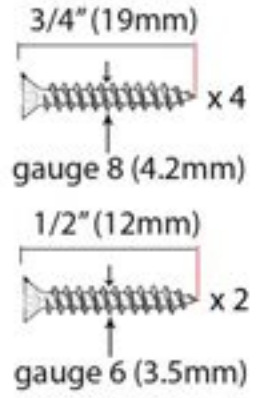

PRODUCT CODE 33726

HANDFORGED
TRADITIONAL
IRONMONGERY

Due to the hand crafted nature of our products all measurements are approximate and should be used as a guide only