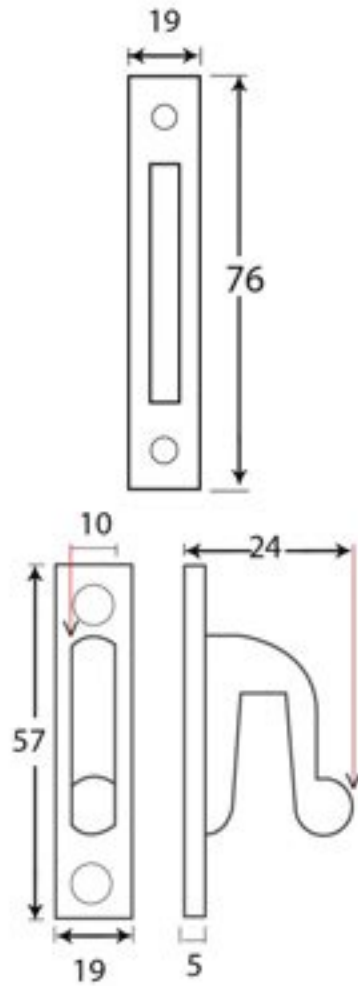

PRODUCT CODE 33726

HANDFORGED
TRADITIONAL
IRONMONGERY

Due to the hand crafted nature of our products all measurements are approximate and should be used as a guide only