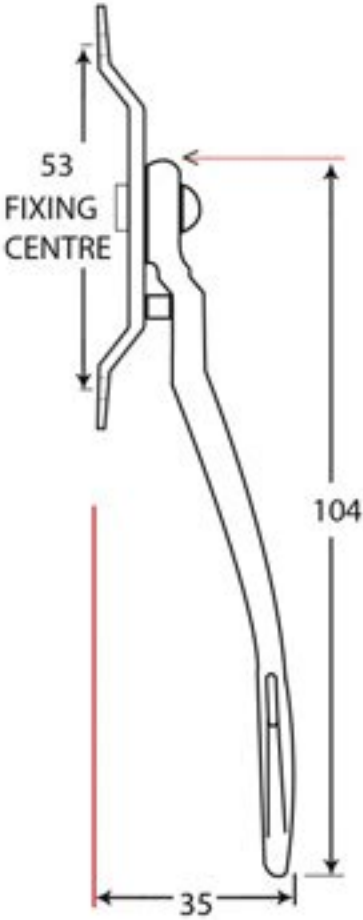

PRODUCT CODE 33710

HANDFORGED
TRADITIONAL
IRONMONGERY

Due to the hand crafted nature of our products all measurements are approximate and should be used as a guide only