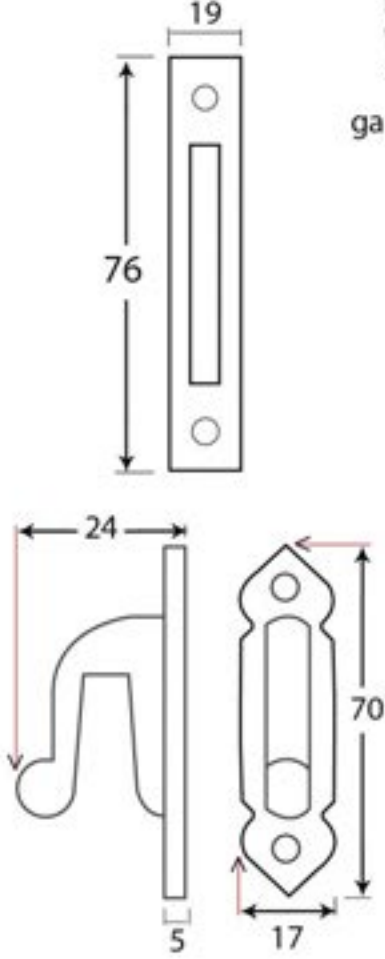

PRODUCT CODE 33710

HANDFORGED
TRADITIONAL
IRONMONGERY

Due to the hand crafted nature of our products all measurements are approximate and should be used as a guide only