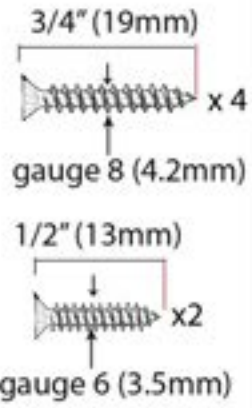

PRODUCT CODE 33710

HANDFORGED
TRADITIONAL
IRONMONGERY

Due to the hand crafted nature of our products all measurements are approximate and should be used as a guide only