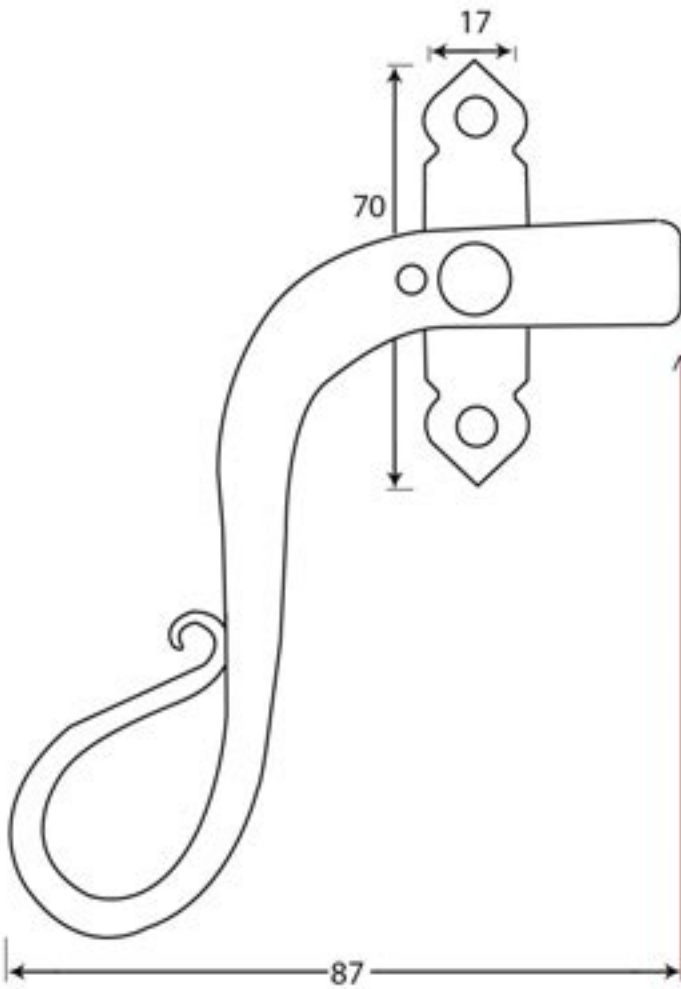

PRODUCT CODE 33710

HANDFORGED
TRADITIONAL
IRONMONGERY

Due to the hand crafted nature of our products all measurements are approximate and should be used as a guide only