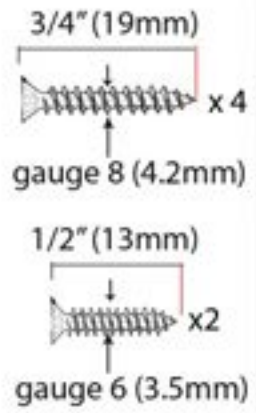

PRODUCT CODE 33709

HANDFORGED
TRADITIONAL
IRONMONGERY

Due to the hand crafted nature of our products all measurements are approximate and should be used as a guide only