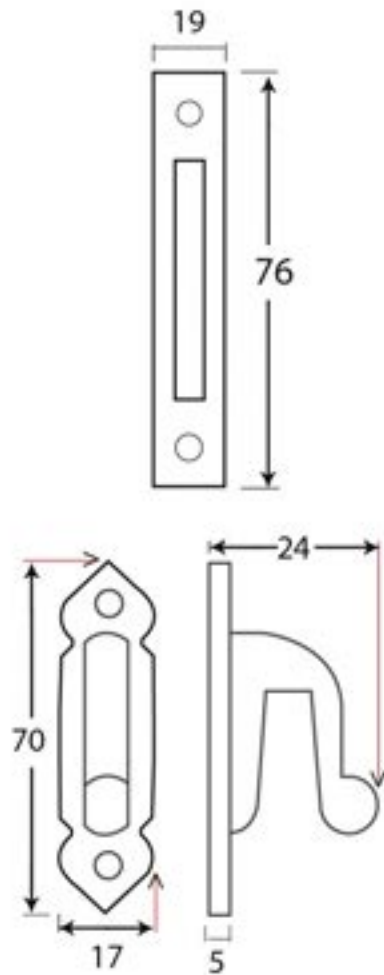

PRODUCT CODE 33709

HANDFORGED
TRADITIONAL
IRONMONGERY

Due to the hand crafted nature of our products all measurements are approximate and should be used as a guide only