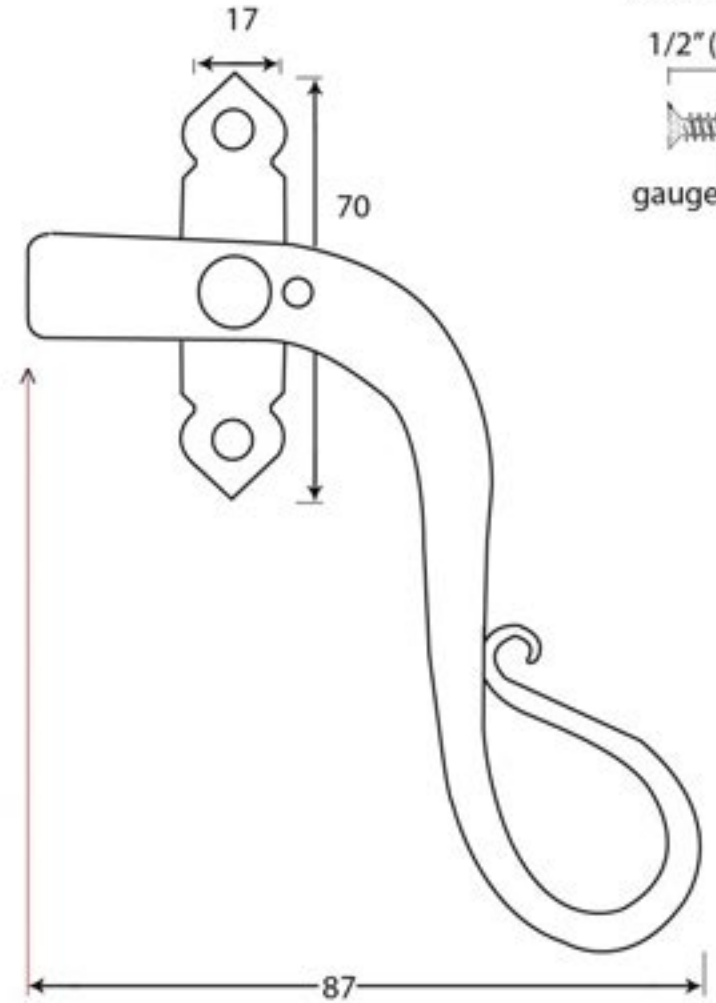

PRODUCT CODE 33709

HANDFORGED
TRADITIONAL
IRONMONGERY

Due to the hand crafted nature of our products all measurements are approximate and should be used as a guide only