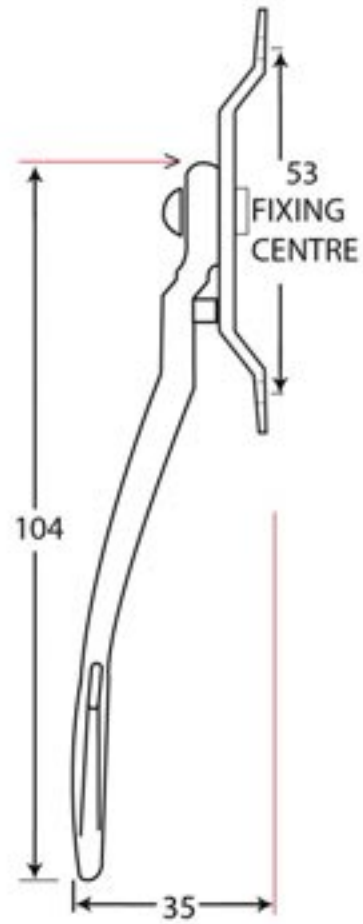

PRODUCT CODE 33709

HANDFORGED
TRADITIONAL
IRONMONGERY

Due to the hand crafted nature of our products all measurements are approximate and should be used as a guide only