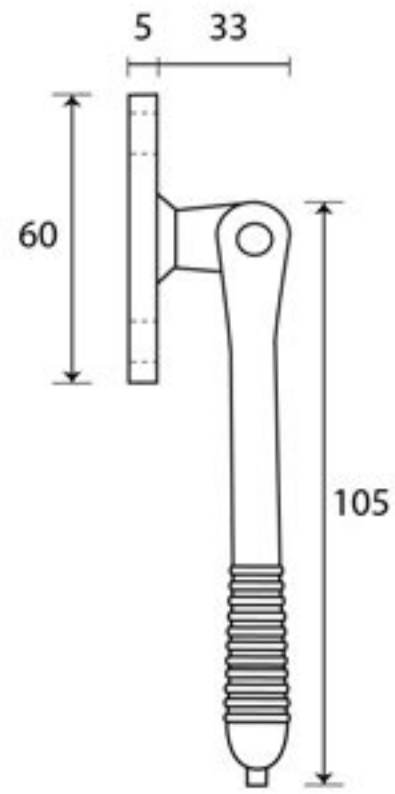

PRODUCT CODE 83917

HANDFORGED
TRADITIONAL
IRONMONGERY

Due to the hand crafted nature of our products all measurements are approximate and should be used as a guide only