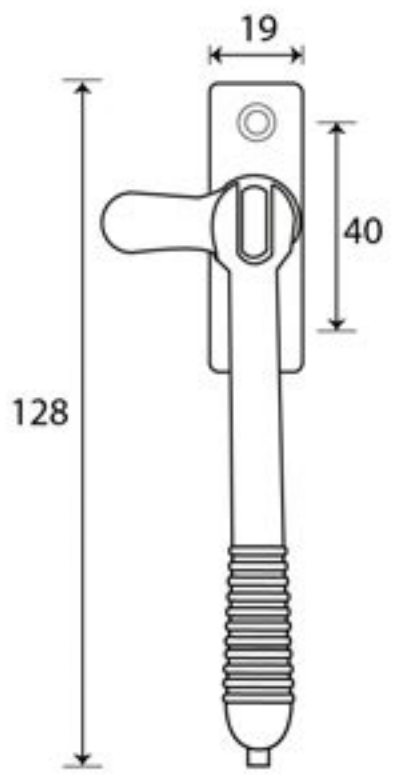

PRODUCT CODE 83917

HANDFORGED
TRADITIONAL
IRONMONGERY

Due to the hand crafted nature of our products all measurements are approximate and should be used as a guide only