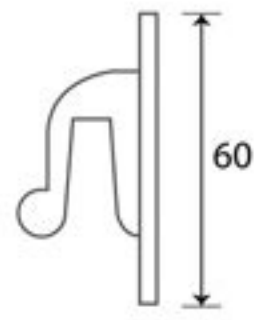

PRODUCT CODE 83917

HANDFORGED
TRADITIONAL
IRONMONGERY

Due to the hand crafted nature of our products all measurements are approximate and should be used as a guide only