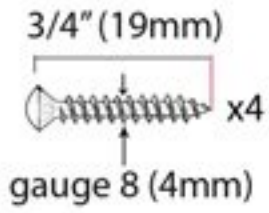

PRODUCT CODE 83917

HANDFORGED
TRADITIONAL
IRONMONGERY

Due to the hand crafted nature of our products all measurements are approximate and should be used as a guide only