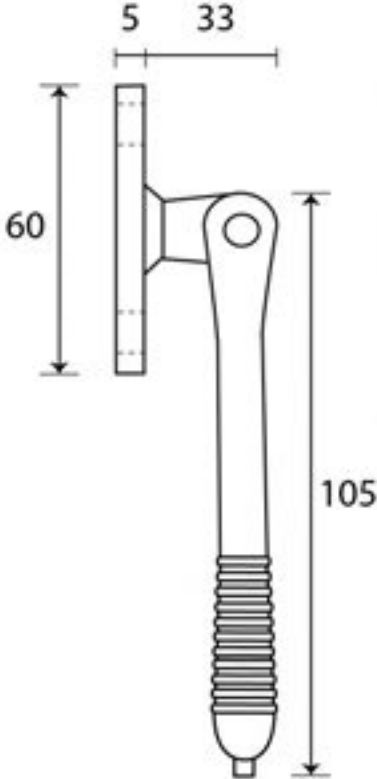

PRODUCT CODE 83974

3/4" (19mm)  
x4  
gauge 8 (4mm)

HANDFORGED  
TRADITIONAL  
IRONMONGERY

Due to the hand crafted nature of our products all measurements are approximate and should be used as a guide only