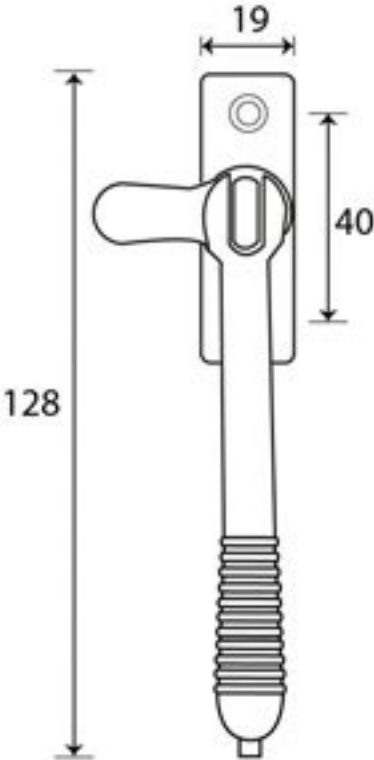

PRODUCT CODE 83974

3/4" (19mm)  
x4  
gauge 8 (4mm)

HANDFORGED  
TRADITIONAL  
IRONMONGERY

Due to the hand crafted nature of our products all measurements are approximate and should be used as a guide only