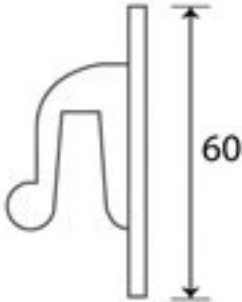

PRODUCT CODE 83974

3/4" (19mm)  
x4  
gauge 8 (4mm)

HANDFORGED  
TRADITIONAL  
IRONMONGERY

Due to the hand crafted nature of our products all measurements are approximate and should be used as a guide only