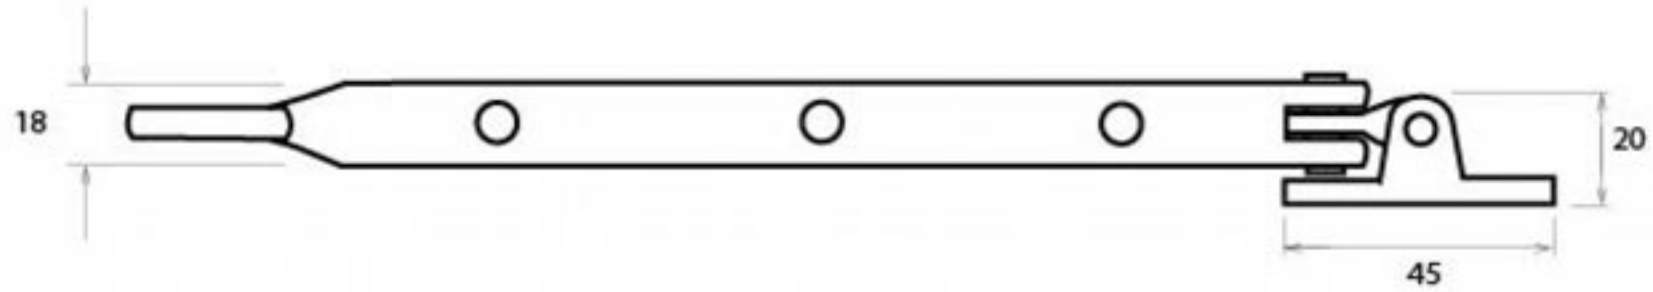

PRODUCT CODE 33452

3/4" (19mm)  
x6  
gauge 8 (4mm)

HANDFORGED  
TRADITIONAL  
IRONMONGERY

Due to the hand crafted nature of our products all measurements are approximate and should be used as a guide only