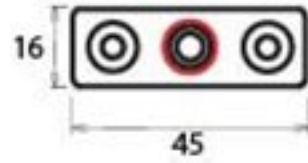

PRODUCT CODE 33452

3/4" (19mm)  
x6  
gauge 8 (4mm)

HANDFORGED  
TRADITIONAL  
IRONMONGERY

Due to the hand crafted nature of our products all measurements are approximate and should be used as a guide only