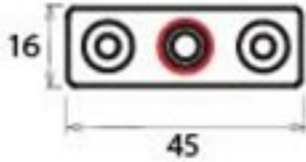

PRODUCT CODE 33453

3/4" (19mm)
x6
gauge 8 (4mm)

HANDFORGED
TRADITIONAL
IRONMONGERY

Due to the hand crafted nature of our products all measurements are approximate and should be used as a guide only