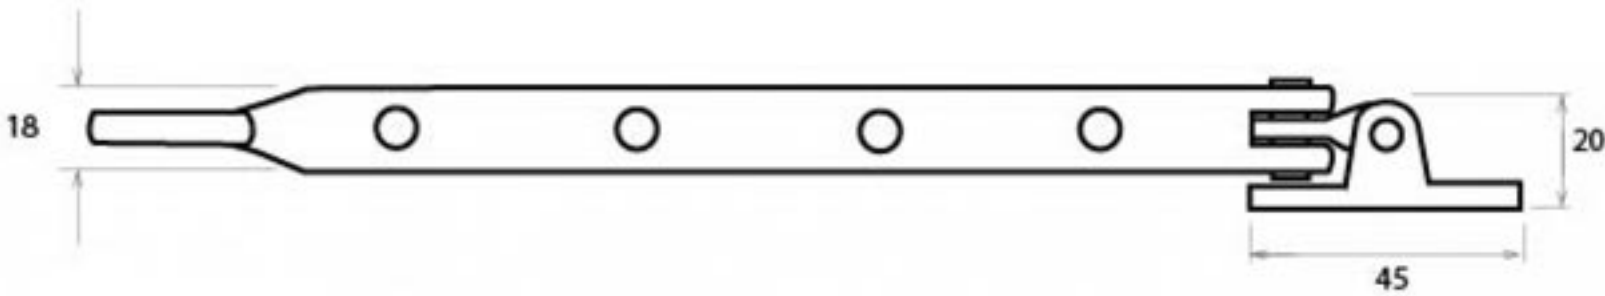

PRODUCT CODE 33453

3/4" (19mm)
x6
gauge 8 (4mm)

HANDFORGED
TRADITIONAL
IRONMONGERY

Due to the hand crafted nature of our products all measurements are approximate and should be used as a guide only