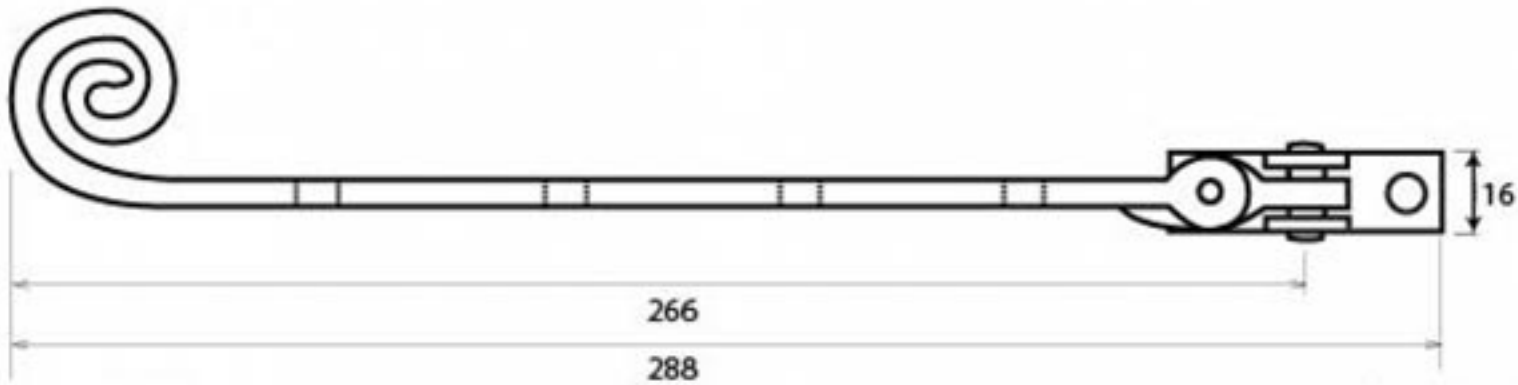

PRODUCT CODE 33453

3/4" (19mm)
x6
gauge 8 (4mm)

HANDFORGED
TRADITIONAL
IRONMONGERY

Due to the hand crafted nature of our products all measurements are approximate and should be used as a guide only