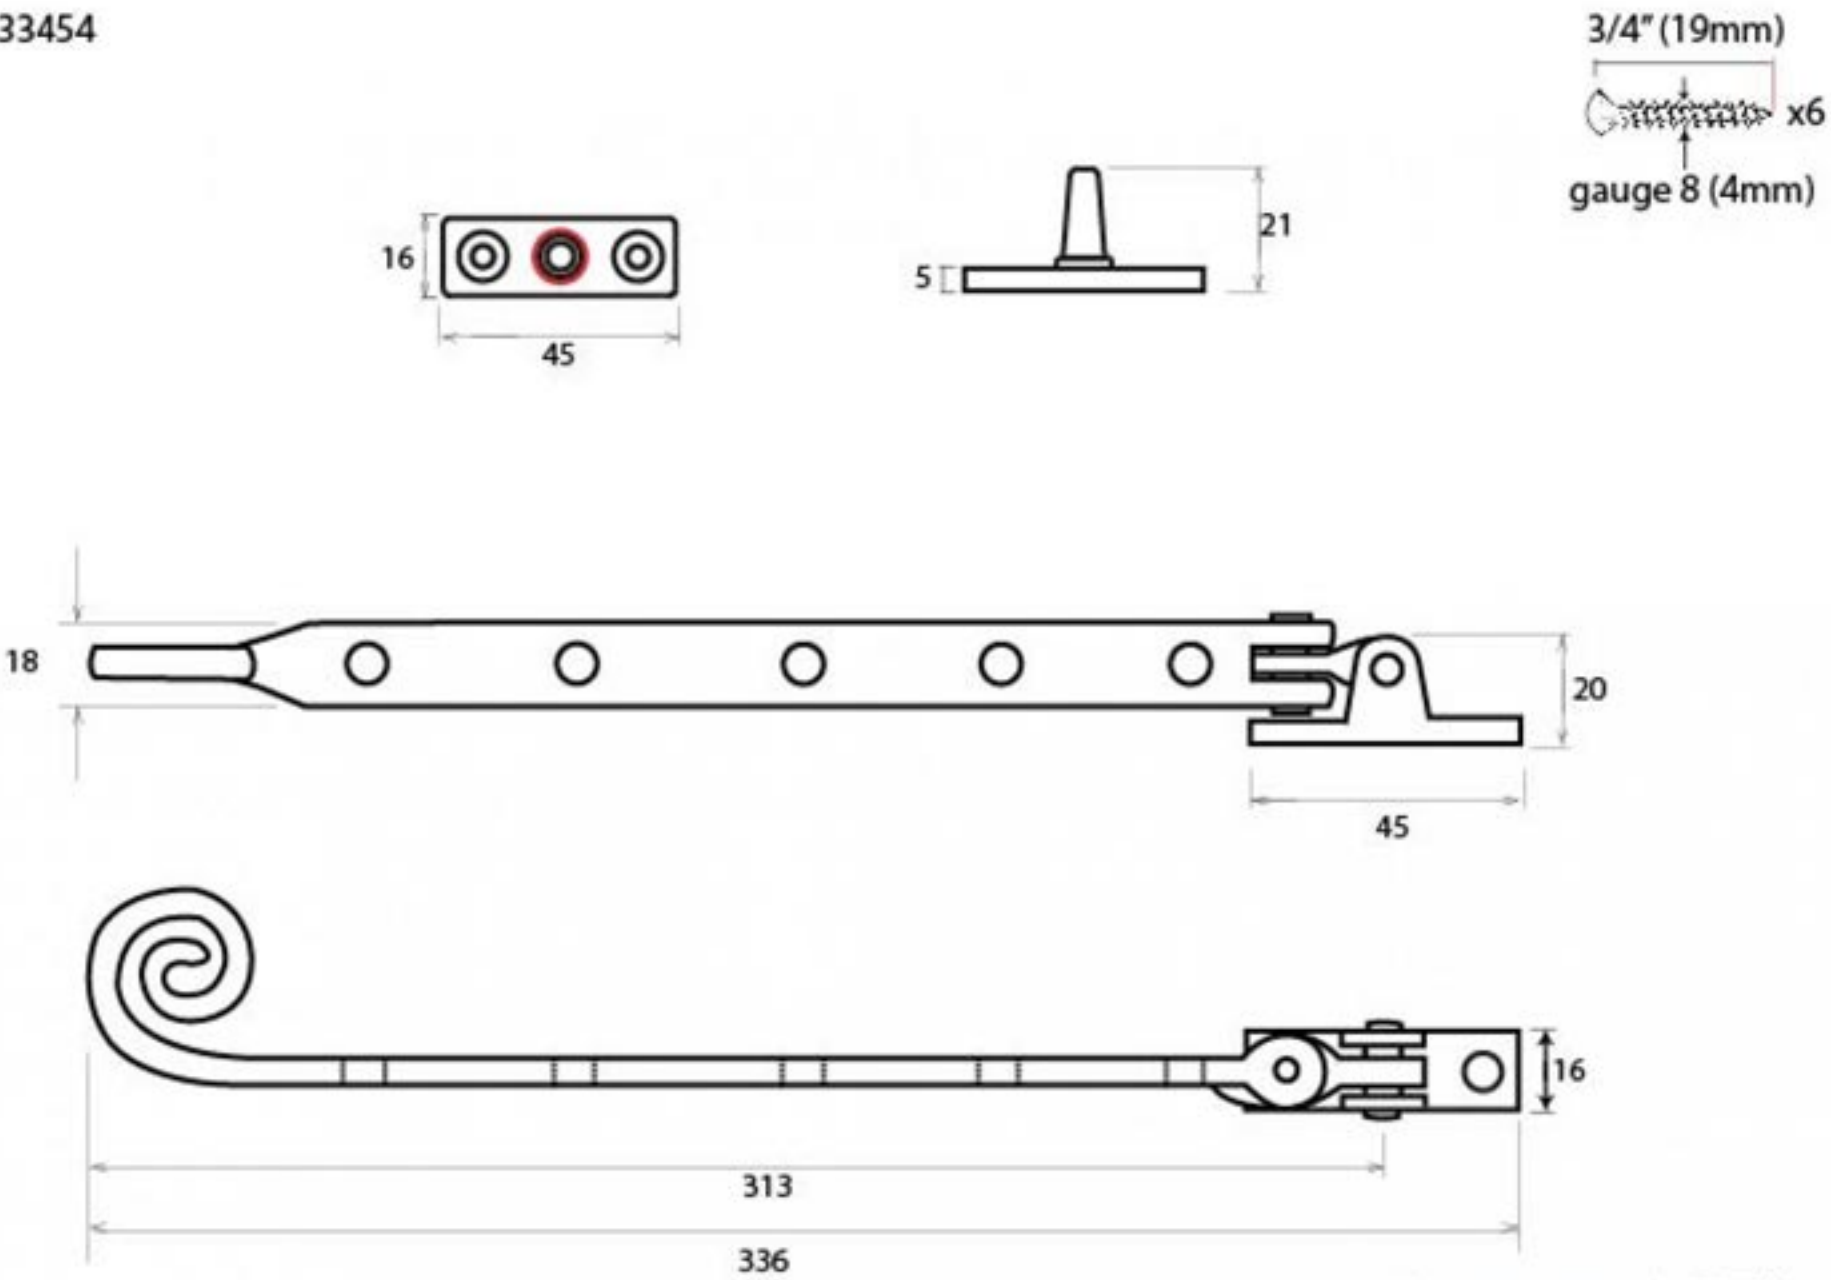

PRODUCT CODE 33454

HANDFORGED  
TRADITIONAL  
IRONMONGERY

Due to the hand crafted nature of our products all measurements are approximate and should be used as a guide only