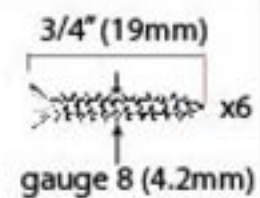

PRODUCT CODE 33291

HANDFORGED
TRADITIONAL
IRONMONGERY

Due to the hand crafted nature of our products all measurements are approximate and should be used as a guide only