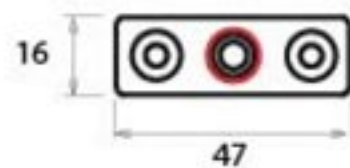

PRODUCT CODE 33291

HANDFORGED
TRADITIONAL
IRONMONGERY

Due to the hand crafted nature of our products all measurements are approximate and should be used as a guide only