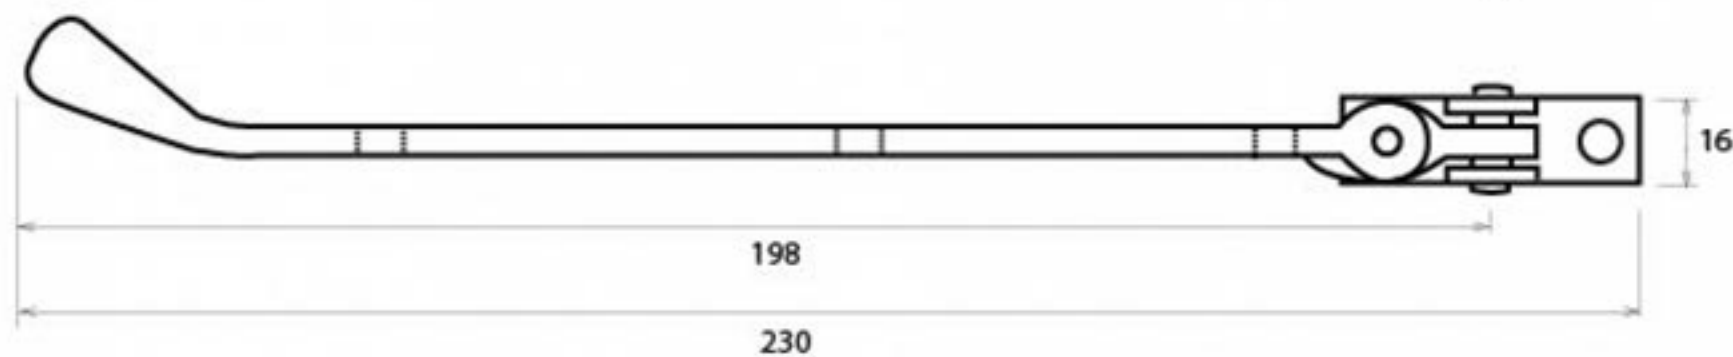

PRODUCT CODE 33291

HANDFORGED
TRADITIONAL
IRONMONGERY

Due to the hand crafted nature of our products all measurements are approximate and should be used as a guide only