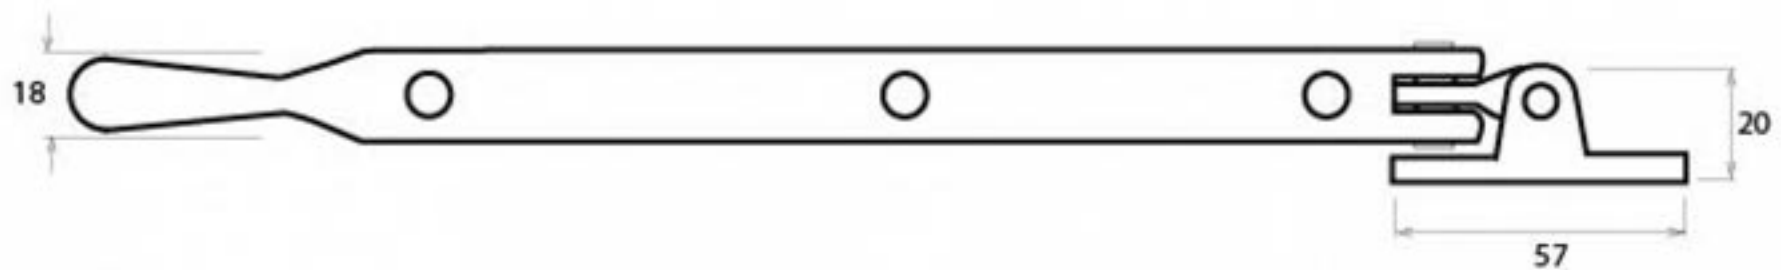

PRODUCT CODE 33291

HANDFORGED
TRADITIONAL
IRONMONGERY

Due to the hand crafted nature of our products all measurements are approximate and should be used as a guide only