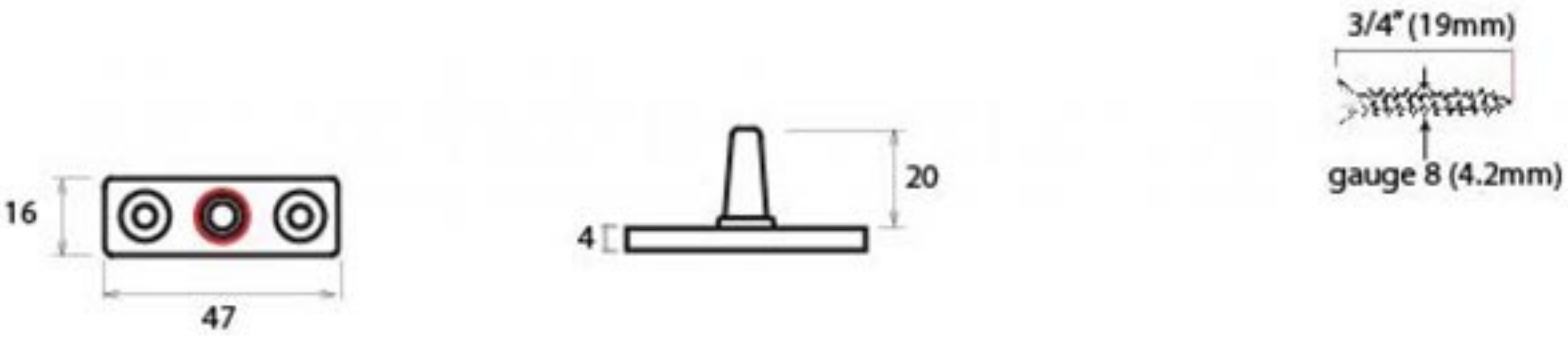

PRODUCT CODE 33292

HANDFORGED
TRADITIONAL
IRONMONGERY

Due to the hand crafted nature of our products all measurements are approximate and should be used as a guide only