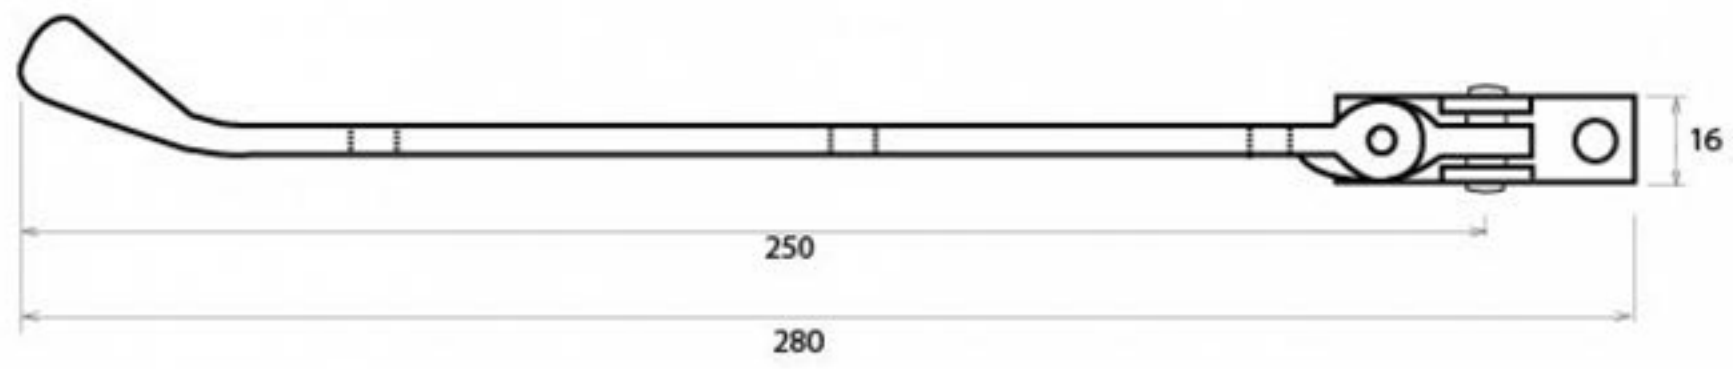

PRODUCT CODE 33292

HANDFORGED
TRADITIONAL
IRONMONGERY

Due to the hand crafted nature of our products all measurements are approximate and should be used as a guide only