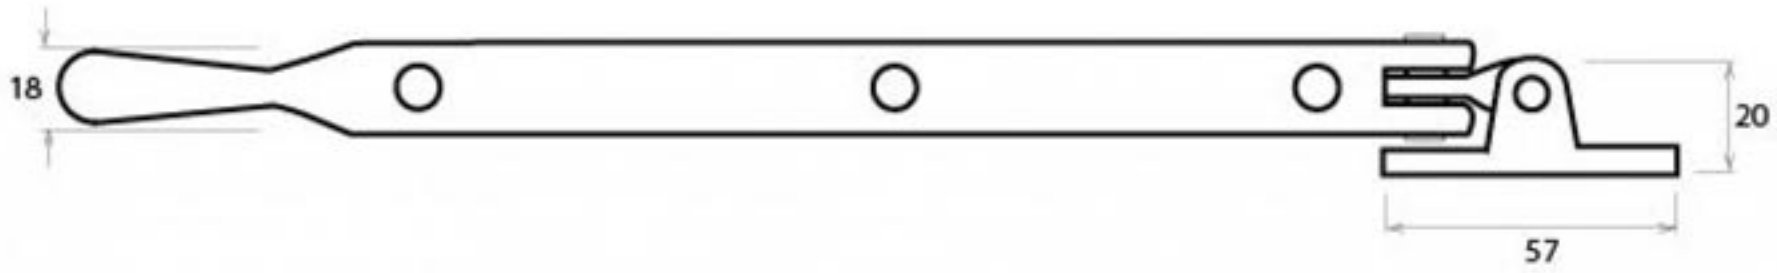

PRODUCT CODE 33292

HANDFORGED
TRADITIONAL
IRONMONGERY

Due to the hand crafted nature of our products all measurements are approximate and should be used as a guide only