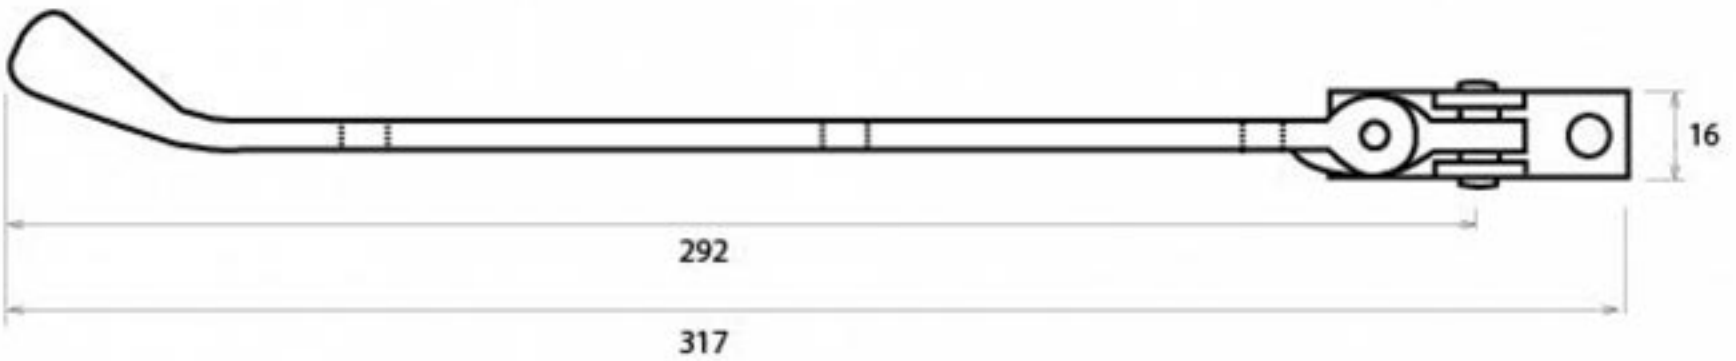

PRODUCT CODE 33293

HANDFORGED  
TRADITIONAL  
IRONMONGERY

Due to the hand crafted nature of our products all measurements are approximate and should be used as a guide only