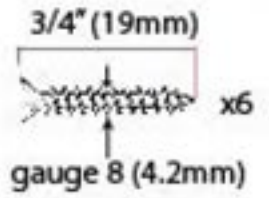

PRODUCT CODE 33293

HANDFORGED  
TRADITIONAL  
IRONMONGERY

Due to the hand crafted nature of our products all measurements are approximate and should be used as a guide only