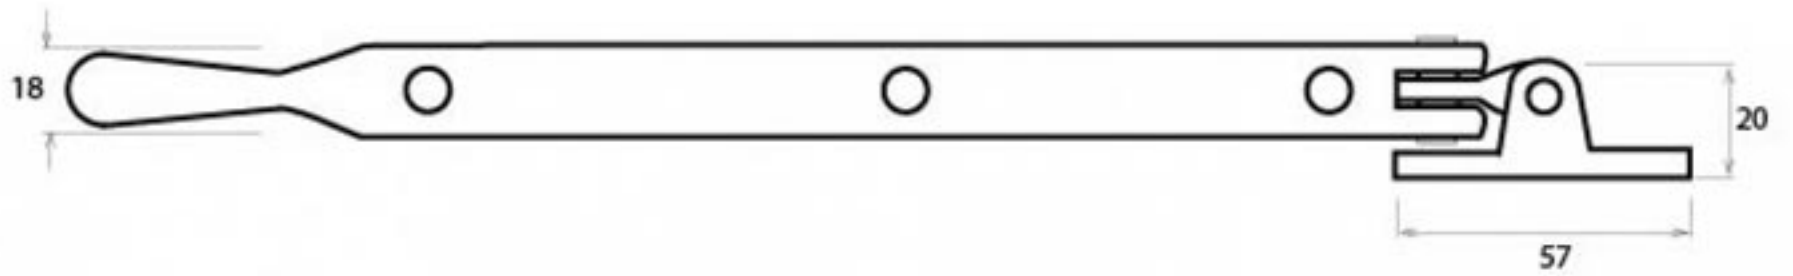

PRODUCT CODE 33293

HANDFORGED  
TRADITIONAL  
IRONMONGERY

Due to the hand crafted nature of our products all measurements are approximate and should be used as a guide only