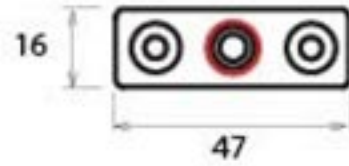

PRODUCT CODE 33293

HANDFORGED  
TRADITIONAL  
IRONMONGERY

Due to the hand crafted nature of our products all measurements are approximate and should be used as a guide only