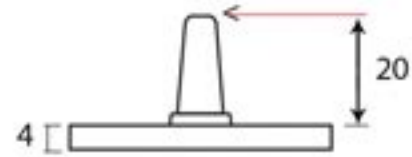

PRODUCT CODE 33677

HANDFORGED
TRADITIONAL
IRONMONGERY

Due to the hand crafted nature of our products all measurements are approximate and should be used as a guide only