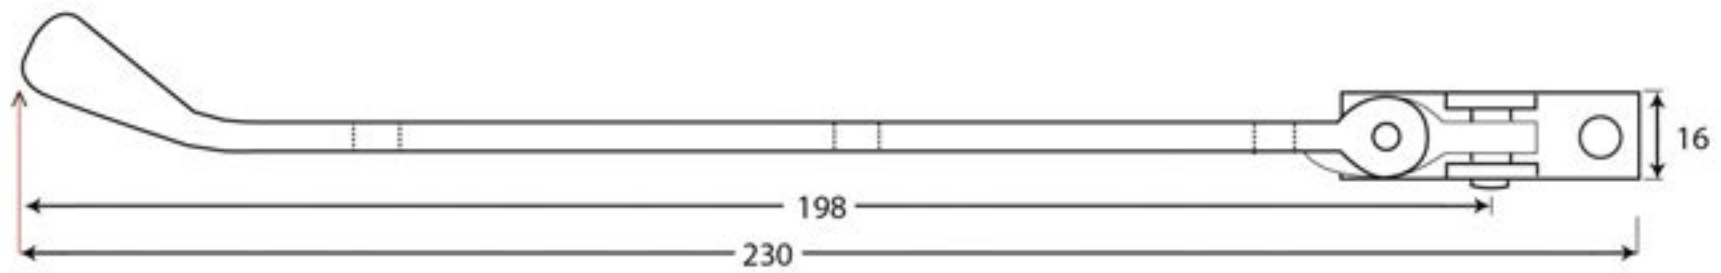

PRODUCT CODE 33677

HANDFORGED
TRADITIONAL
IRONMONGERY

Due to the hand crafted nature of our products all measurements are approximate and should be used as a guide only