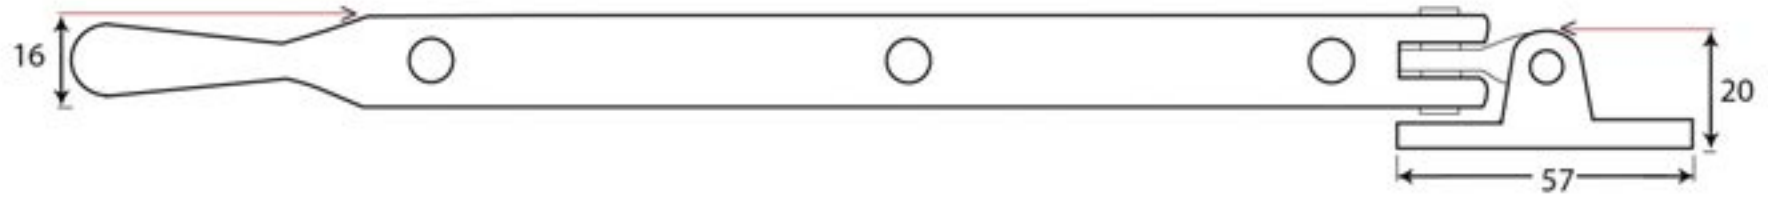

PRODUCT CODE 33677

HANDFORGED
TRADITIONAL
IRONMONGERY

Due to the hand crafted nature of our products all measurements are approximate and should be used as a guide only