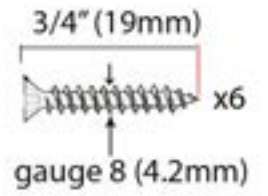

PRODUCT CODE 33677

HANDFORGED
TRADITIONAL
IRONMONGERY

Due to the hand crafted nature of our products all measurements are approximate and should be used as a guide only