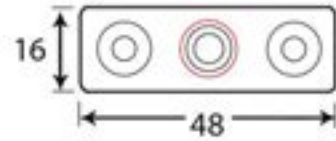

PRODUCT CODE 33677

HANDFORGED
TRADITIONAL
IRONMONGERY

Due to the hand crafted nature of our products all measurements are approximate and should be used as a guide only