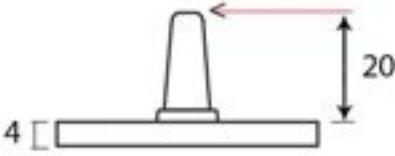

PRODUCT CODE 33678

HANDFORGED
TRADITIONAL
IRONMONGERY

Due to the hand crafted nature of our products all measurements are approximate and should be used as a guide only