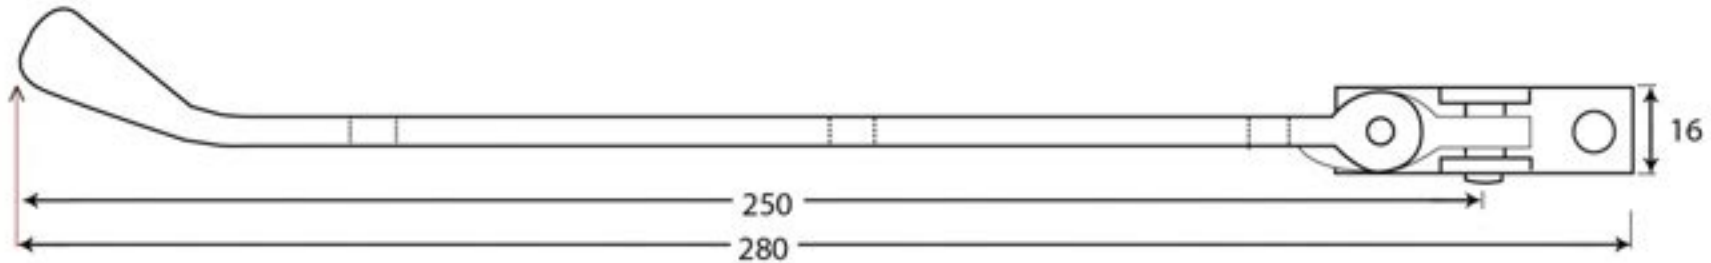

PRODUCT CODE 33678

HANDFORGED
TRADITIONAL
IRONMONGERY

Due to the hand crafted nature of our products all measurements are approximate and should be used as a guide only