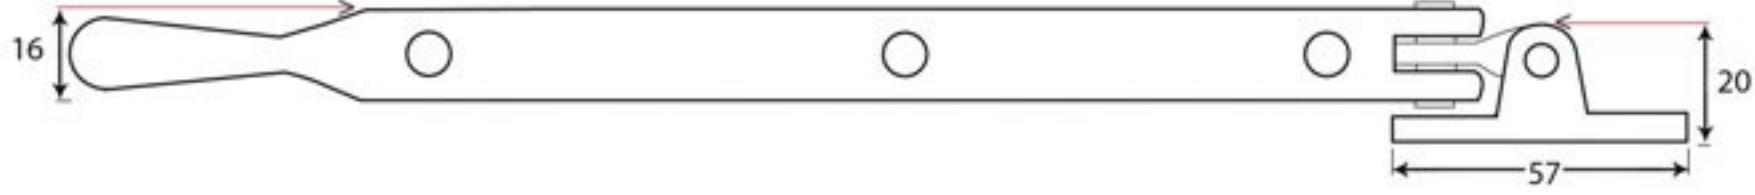

PRODUCT CODE 33678

HANDFORGED
TRADITIONAL
IRONMONGERY

Due to the hand crafted nature of our products all measurements are approximate and should be used as a guide only