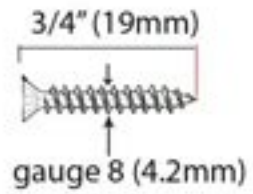

PRODUCT CODE 33678

HANDFORGED
TRADITIONAL
IRONMONGERY

Due to the hand crafted nature of our products all measurements are approximate and should be used as a guide only