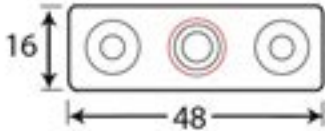

PRODUCT CODE 33678

HANDFORGED
TRADITIONAL
IRONMONGERY

Due to the hand crafted nature of our products all measurements are approximate and should be used as a guide only