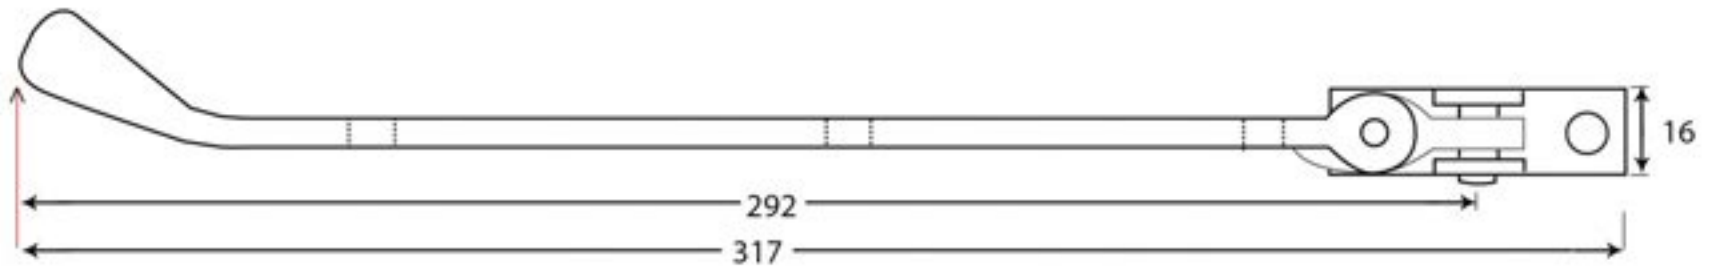

PRODUCT CODE 33679

HANDFORGED
TRADITIONAL
IRONMONGERY

Due to the hand crafted nature of our products all measurements are approximate and should be used as a guide only