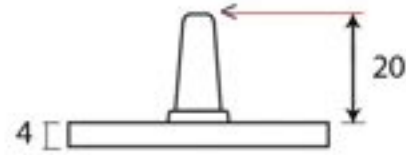

PRODUCT CODE 33679

HANDFORGED
TRADITIONAL
IRONMONGERY

Due to the hand crafted nature of our products all measurements are approximate and should be used as a guide only