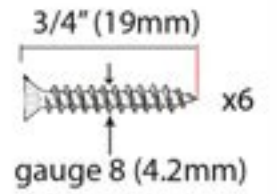

PRODUCT CODE 33679

HANDFORGED
TRADITIONAL
IRONMONGERY

Due to the hand crafted nature of our products all measurements are approximate and should be used as a guide only