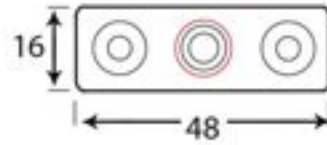

PRODUCT CODE 33679

HANDFORGED
TRADITIONAL
IRONMONGERY

Due to the hand crafted nature of our products all measurements are approximate and should be used as a guide only