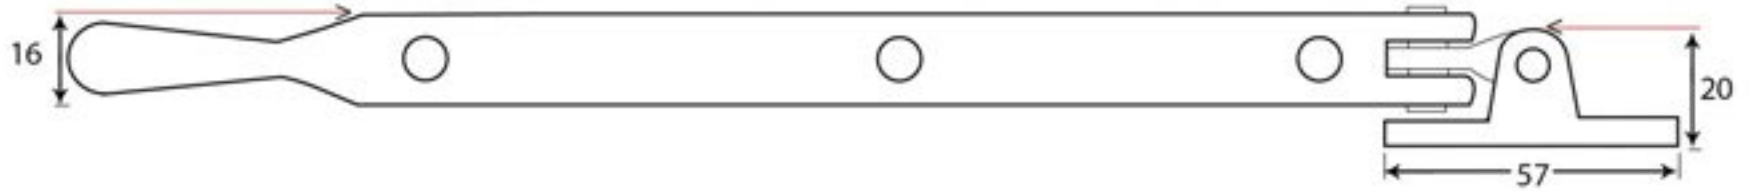

PRODUCT CODE 33679

HANDFORGED
TRADITIONAL
IRONMONGERY

Due to the hand crafted nature of our products all measurements are approximate and should be used as a guide only