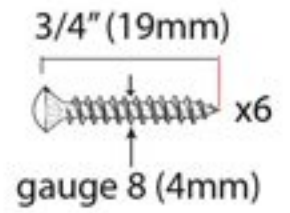

PRODUCT CODE 33743

HANDFORGED
TRADITIONAL
IRONMONGERY

Due to the hand crafted nature of our products all measurements are approximate and should be used as a guide only