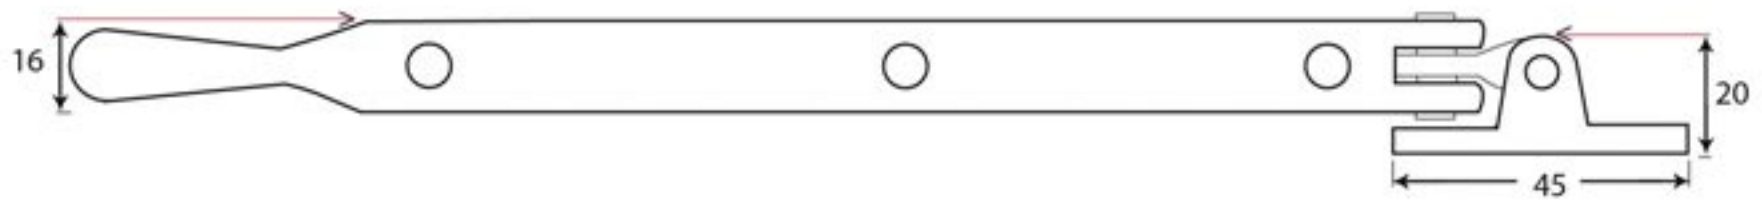

PRODUCT CODE 33743

HANDFORGED
TRADITIONAL
IRONMONGERY

Due to the hand crafted nature of our products all measurements are approximate and should be used as a guide only