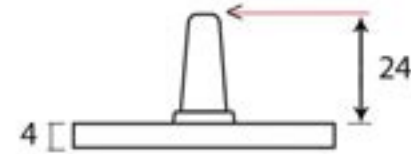

PRODUCT CODE 33743

HANDFORGED
TRADITIONAL
IRONMONGERY

Due to the hand crafted nature of our products all measurements are approximate and should be used as a guide only