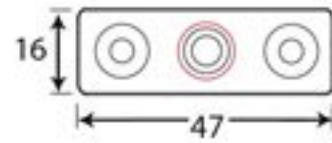

PRODUCT CODE 33743

HANDFORGED
TRADITIONAL
IRONMONGERY

Due to the hand crafted nature of our products all measurements are approximate and should be used as a guide only