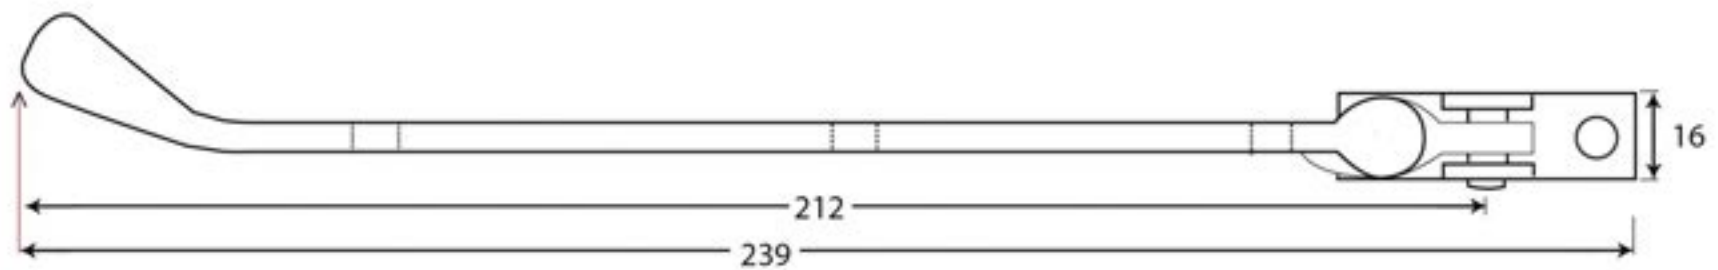

PRODUCT CODE 33743

HANDFORGED
TRADITIONAL
IRONMONGERY

Due to the hand crafted nature of our products all measurements are approximate and should be used as a guide only