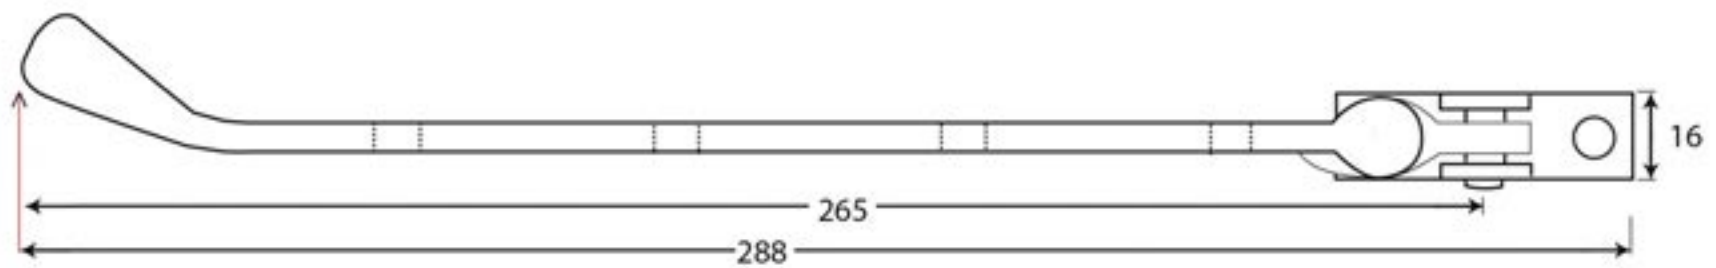

PRODUCT CODE 33744

3/4" (19mm)
x6
gauge 8 (4mm)

HANDFORGED
TRADITIONAL
IRONMONGERY

Due to the hand crafted nature of our products all measurements are approximate and should be used as a guide only