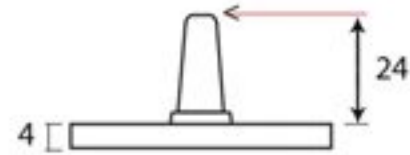

PRODUCT CODE 33744

3/4" (19mm)
x6
gauge 8 (4mm)

HANDFORGED
TRADITIONAL
IRONMONGERY

Due to the hand crafted nature of our products all measurements are approximate and should be used as a guide only