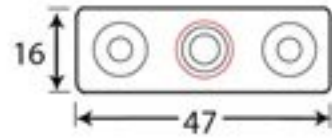

PRODUCT CODE 33744

3/4" (19mm)
x6
gauge 8 (4mm)

HANDFORGED
TRADITIONAL
IRONMONGERY

Due to the hand crafted nature of our products all measurements are approximate and should be used as a guide only