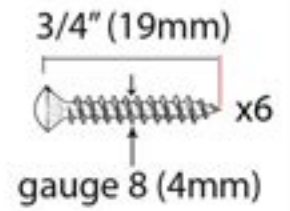

PRODUCT CODE 33745

HANDFORGED
TRADITIONAL
IRONMONGERY

Due to the hand crafted nature of our products all measurements are approximate and should be used as a guide only