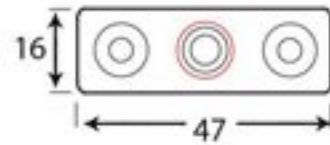

PRODUCT CODE 33745

HANDFORGED
TRADITIONAL
IRONMONGERY

Due to the hand crafted nature of our products all measurements are approximate and should be used as a guide only