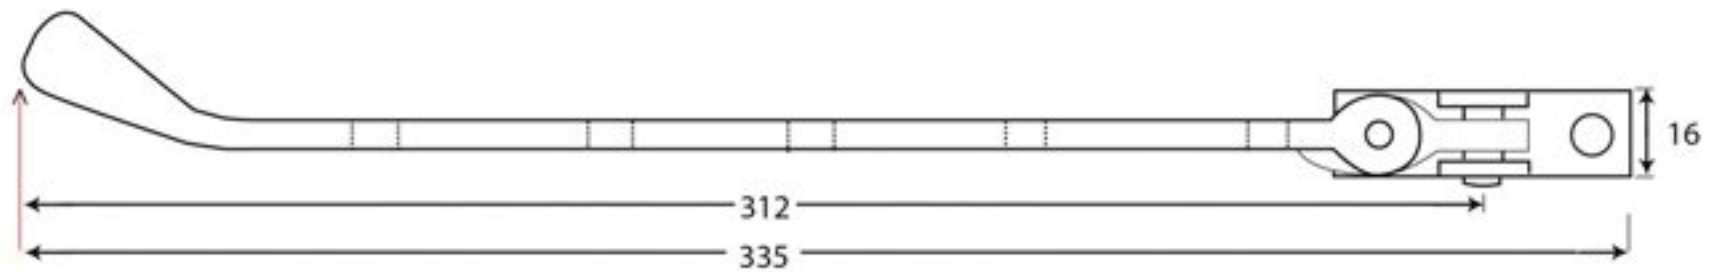

PRODUCT CODE 33745

HANDFORGED
TRADITIONAL
IRONMONGERY

Due to the hand crafted nature of our products all measurements are approximate and should be used as a guide only