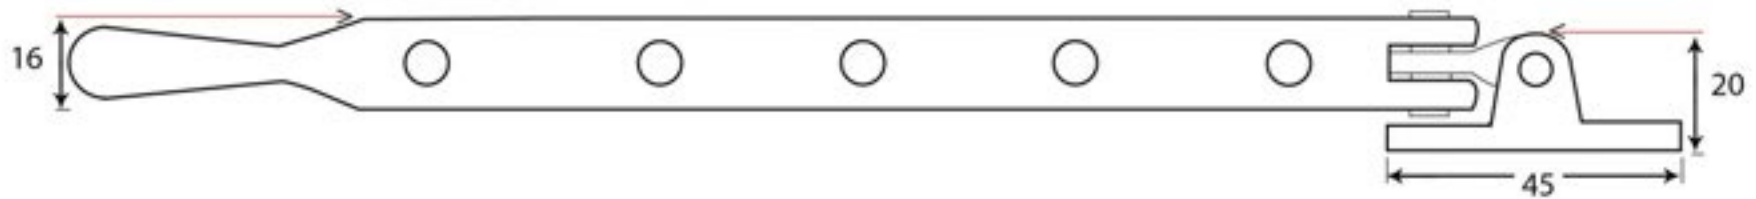

PRODUCT CODE 33745

HANDFORGED
TRADITIONAL
IRONMONGERY

Due to the hand crafted nature of our products all measurements are approximate and should be used as a guide only