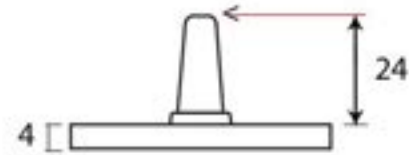

PRODUCT CODE 33745

HANDFORGED
TRADITIONAL
IRONMONGERY

Due to the hand crafted nature of our products all measurements are approximate and should be used as a guide only