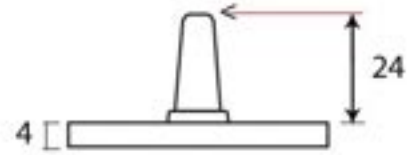

PRODUCT CODE 33754

HANDFORGED
TRADITIONAL
IRONMONGERY

Due to the hand crafted nature of our products all measurements are approximate and should be used as a guide only