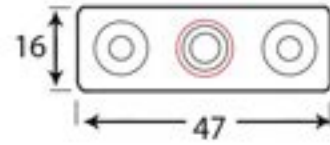

PRODUCT CODE 33754

HANDFORGED
TRADITIONAL
IRONMONGERY

Due to the hand crafted nature of our products all measurements are approximate and should be used as a guide only