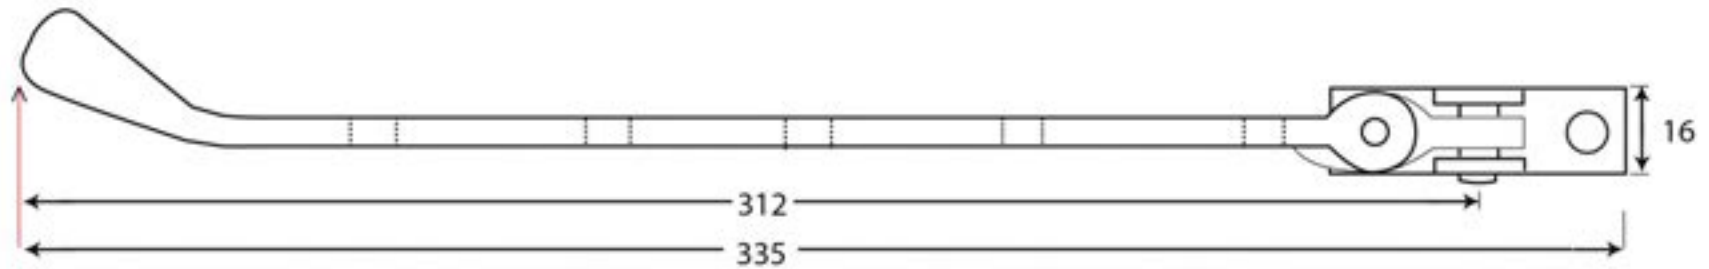

PRODUCT CODE 33754

HANDFORGED
TRADITIONAL
IRONMONGERY

Due to the hand crafted nature of our products all measurements are approximate and should be used as a guide only