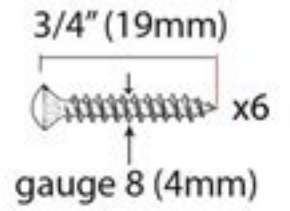

PRODUCT CODE 33754

HANDFORGED
TRADITIONAL
IRONMONGERY

Due to the hand crafted nature of our products all measurements are approximate and should be used as a guide only