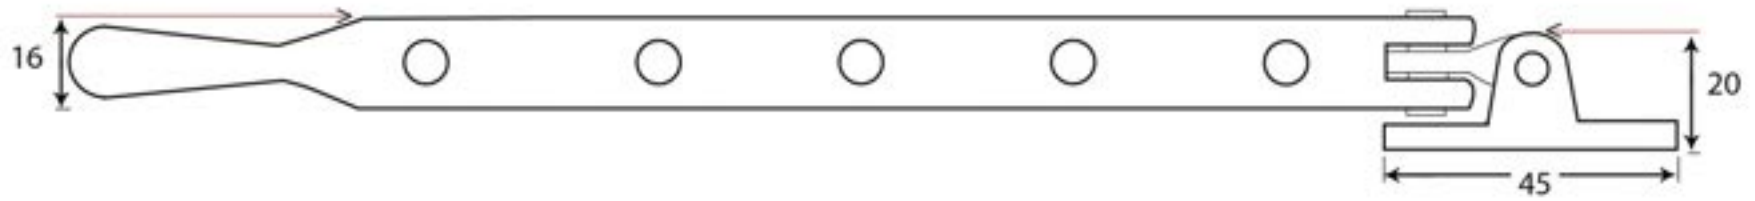

PRODUCT CODE 33754

HANDFORGED
TRADITIONAL
IRONMONGERY

Due to the hand crafted nature of our products all measurements are approximate and should be used as a guide only