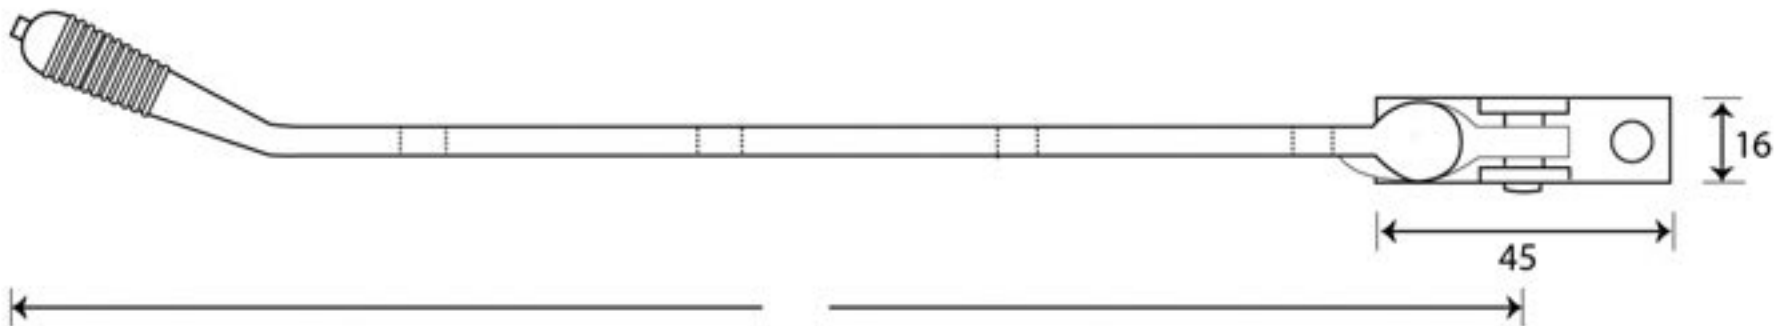

PRODUCT CODE 83901

3/4" (19mm)

x6
gauge 8 (4mm)

HANDFORGED
TRADITIONAL
IRONMONGERY

Due to the hand crafted nature of our products all measurements are approximate and should be used as a guide only