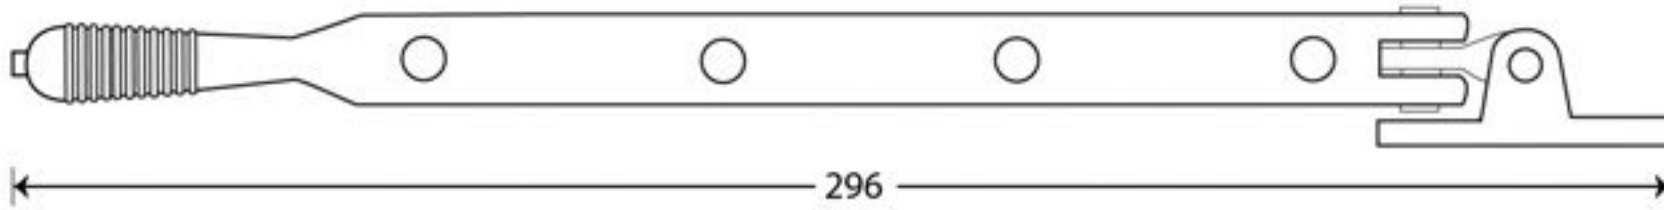

PRODUCT CODE 83901

3/4" (19mm)

x6
gauge 8 (4mm)

HANDFORGED
TRADITIONAL
IRONMONGERY

Due to the hand crafted nature of our products all measurements are approximate and should be used as a guide only