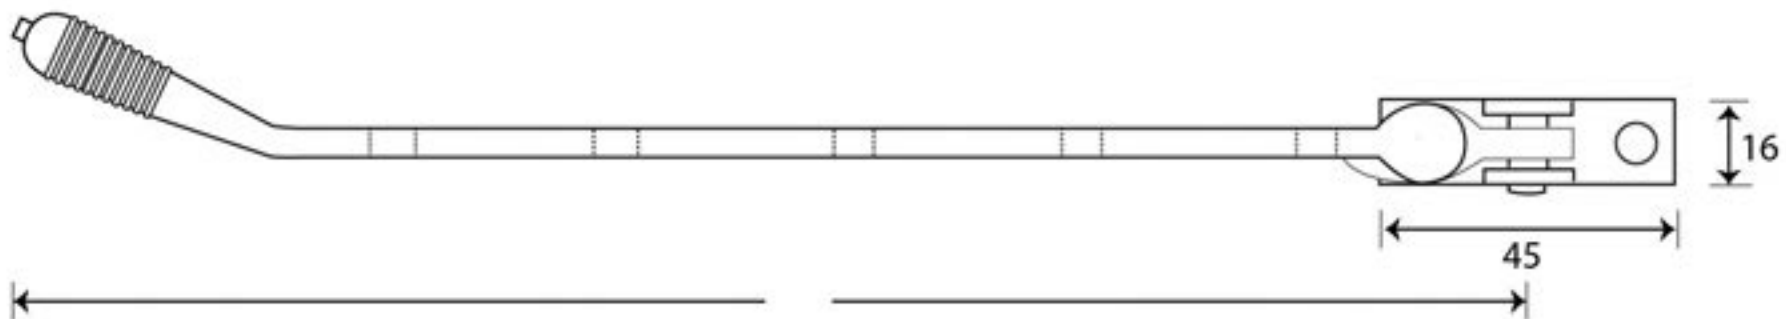

PRODUCT CODE 83909

3/4" (19mm)  
x6  
gauge 8 (4mm)

HANDFORGED  
TRADITIONAL  
IRONMONGERY

Due to the hand crafted nature of our products all measurements are approximate and should be used as a guide only