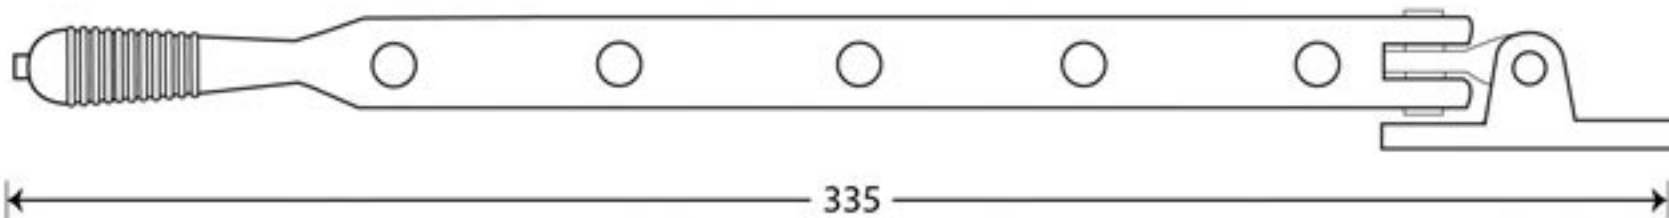

PRODUCT CODE 83909

3/4" (19mm)  
x6  
gauge 8 (4mm)

HANDFORGED  
TRADITIONAL  
IRONMONGERY

Due to the hand crafted nature of our products all measurements are approximate and should be used as a guide only