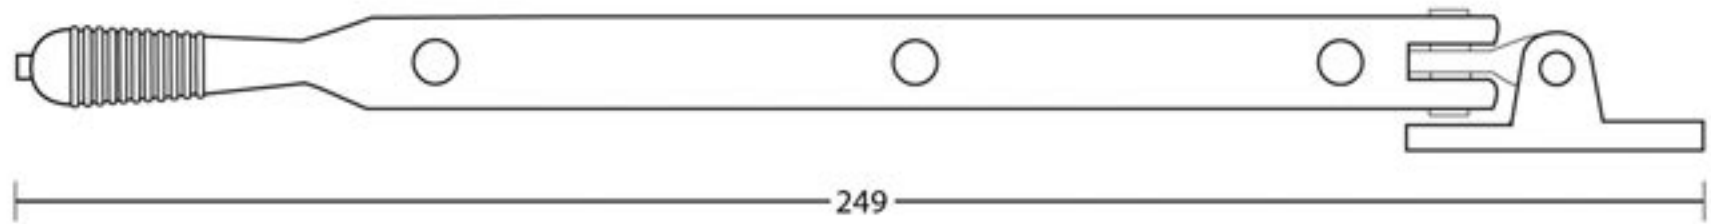

PRODUCT CODE 83968

3/4" (19mm)
x6
gauge 8 (4mm)

HANDFORGED
TRADITIONAL
IRONMONGERY

Due to the hand crafted nature of our products all measurements are approximate and should be used as a guide only