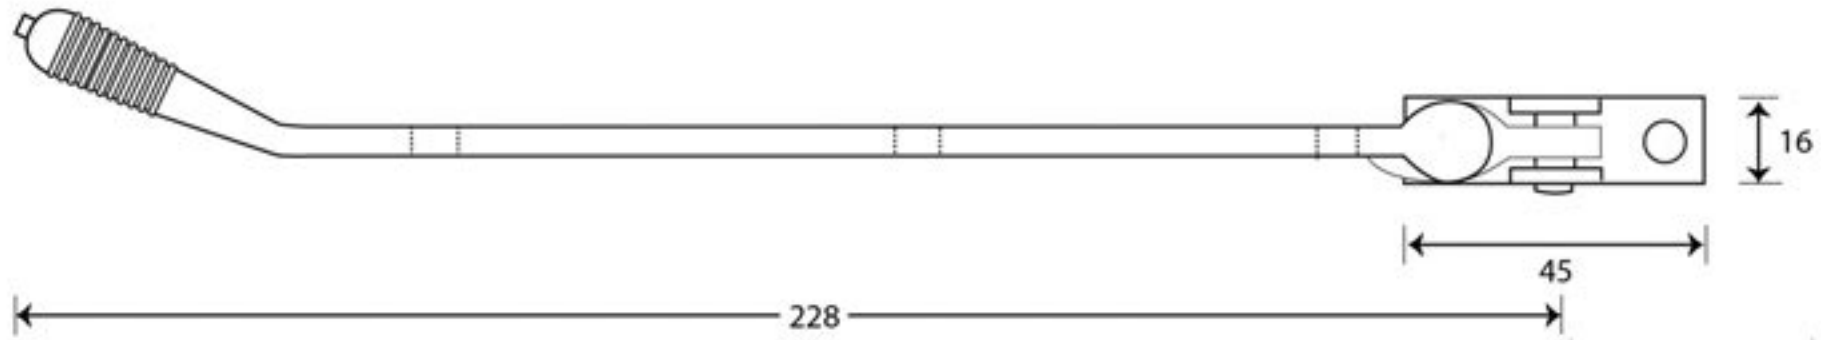

PRODUCT CODE 83968

3/4" (19mm)
x6
gauge 8 (4mm)

HANDFORGED
TRADITIONAL
IRONMONGERY

Due to the hand crafted nature of our products all measurements are approximate and should be used as a guide only