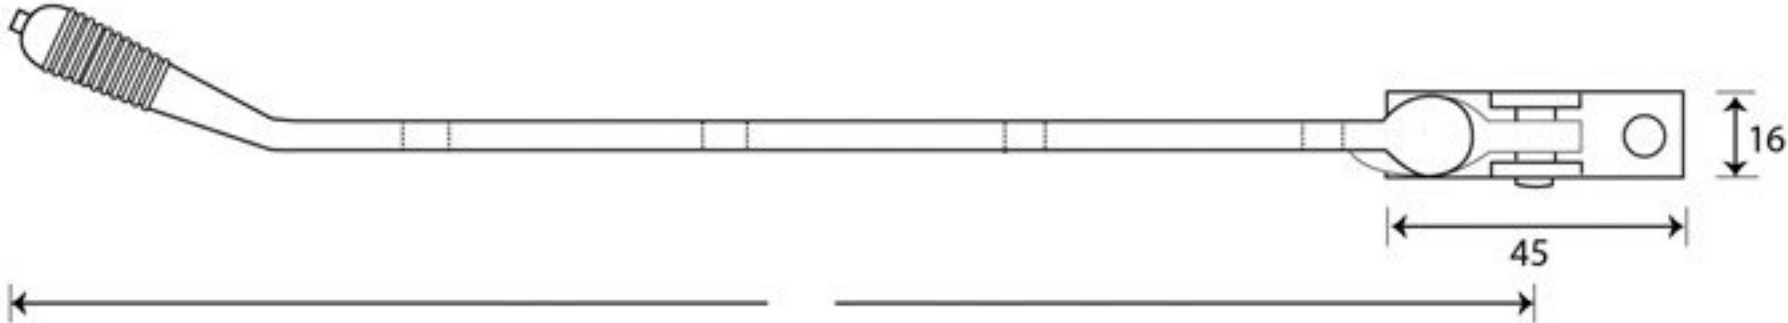

PRODUCT CODE 83969

3/4" (19mm)  
x6  
gauge 8 (4mm)

HANDFORGED  
TRADITIONAL  
IRONMONGERY

Due to the hand crafted nature of our products all measurements are approximate and should be used as a guide only