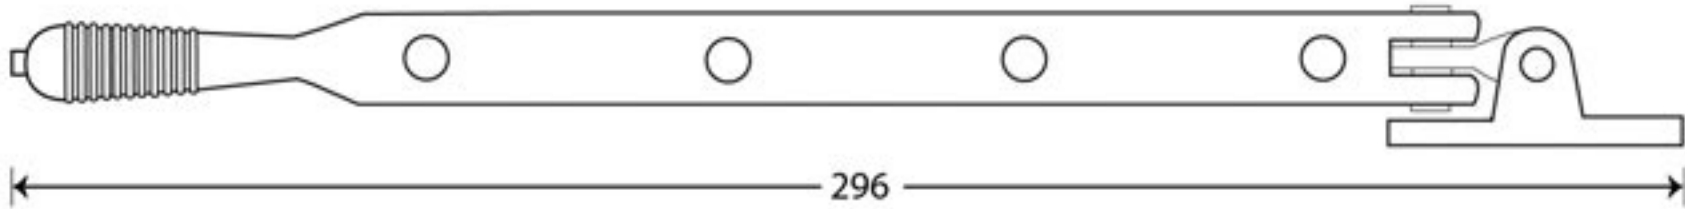

PRODUCT CODE 83969

3/4" (19mm)  
x6  
gauge 8 (4mm)

HANDFORGED  
TRADITIONAL  
IRONMONGERY

Due to the hand crafted nature of our products all measurements are approximate and should be used as a guide only