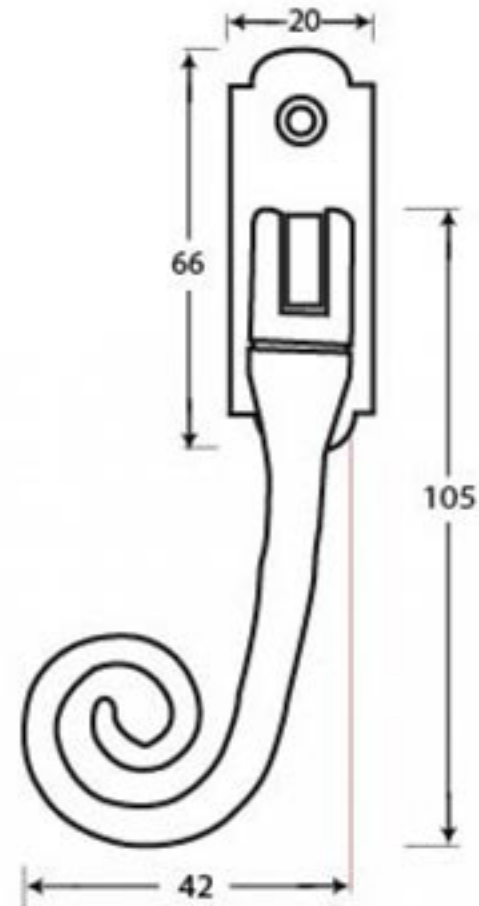

PRODUCT CODE 33225

HANDFORGED
TRADITIONAL
IRONMONGERY

Due to the hand crafted nature of our products all measurements are approximate and should be used as a guide only