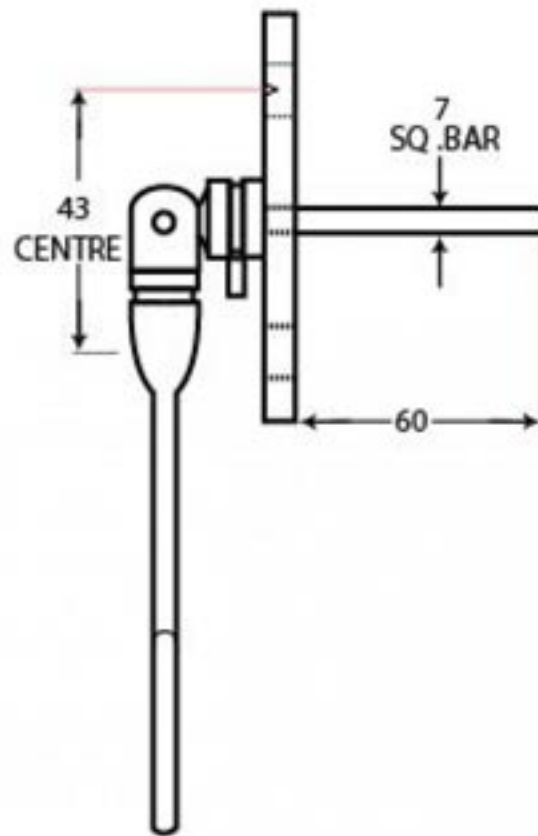

PRODUCT CODE 33225

HANDFORGED
TRADITIONAL
IRONMONGERY

Due to the hand crafted nature of our products all measurements are approximate and should be used as a guide only