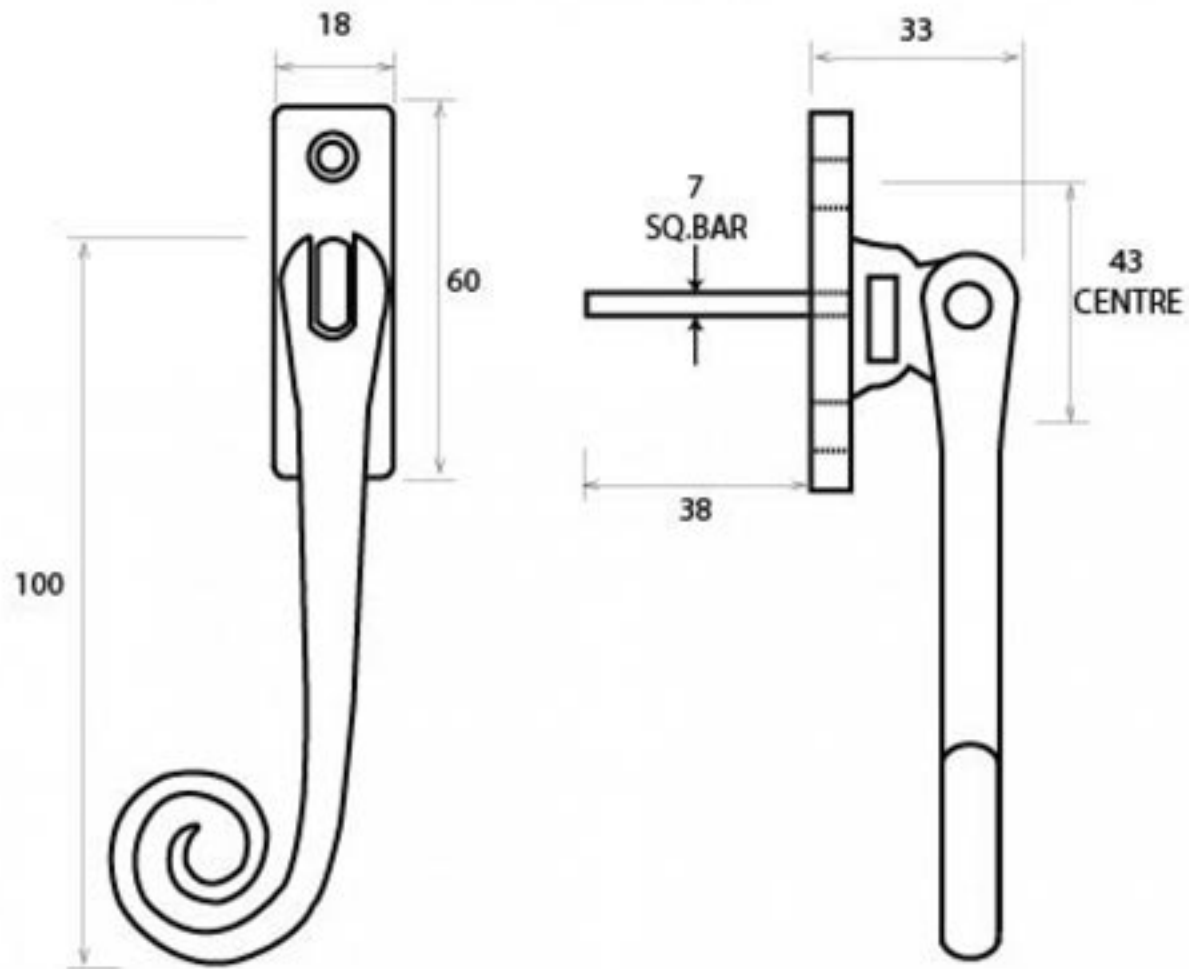

PRODUCT CODE 33310

M 5  
ESPAG

HANDFORGED  
TRADITIONAL  
IRONMONGERY

Due to the hand crafted nature of our products all measurements are approximate and should be used as a guide only