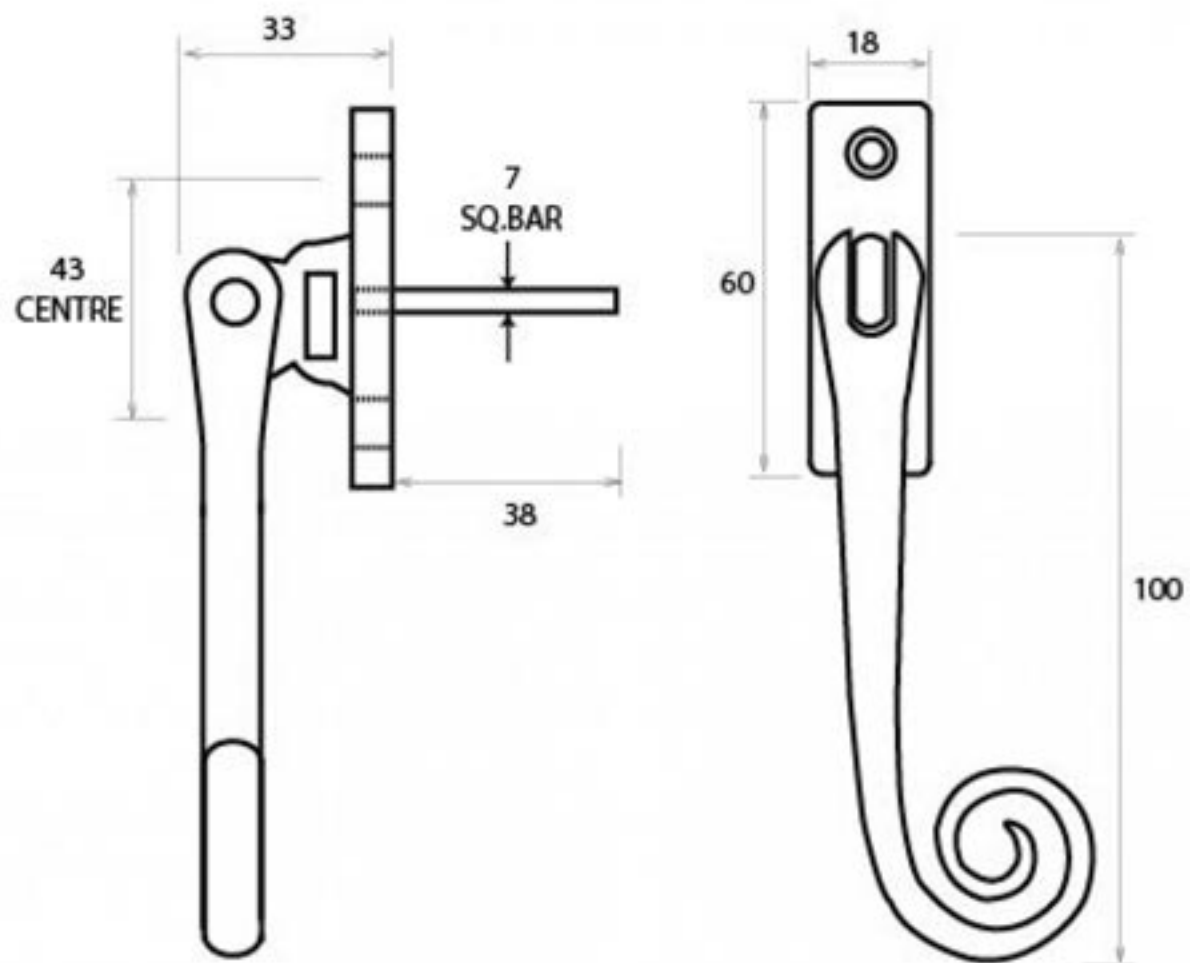

PRODUCT CODE 33311

M 5  
ESPAG

HANDFORGED  
TRADITIONAL  
IRONMONGERY

Due to the hand crafted nature of our products all measurements are approximate and should be used as a guide only