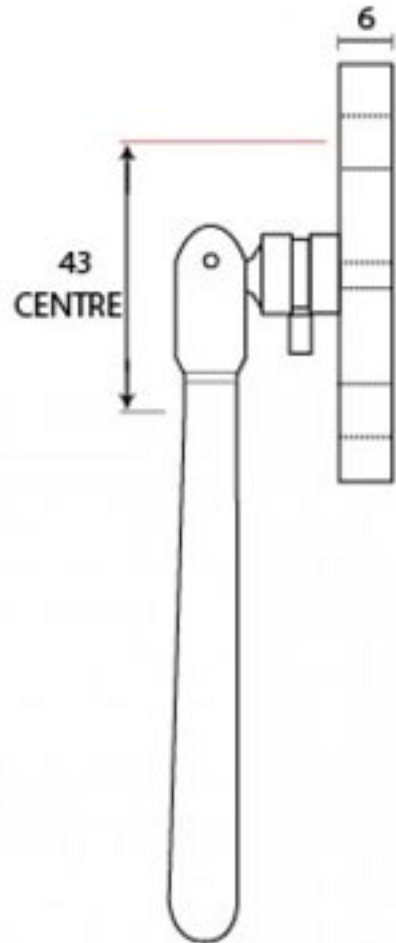

PRODUCT CODE 33682

handforged
traditional
ironmongery

Due to the hand crafted nature of our products all measurements are approximate and should be used as a guide only