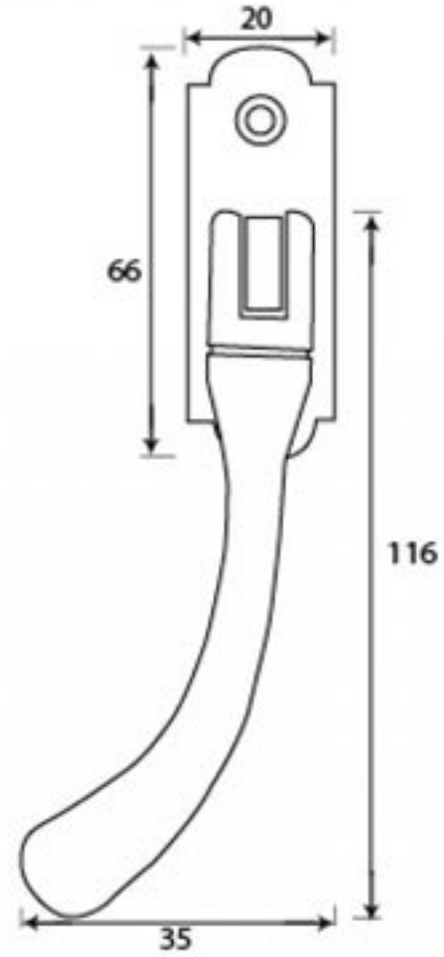

PRODUCT CODE 33682

handforged
traditional
ironmongery

Due to the hand crafted nature of our products all measurements are approximate and should be used as a guide only