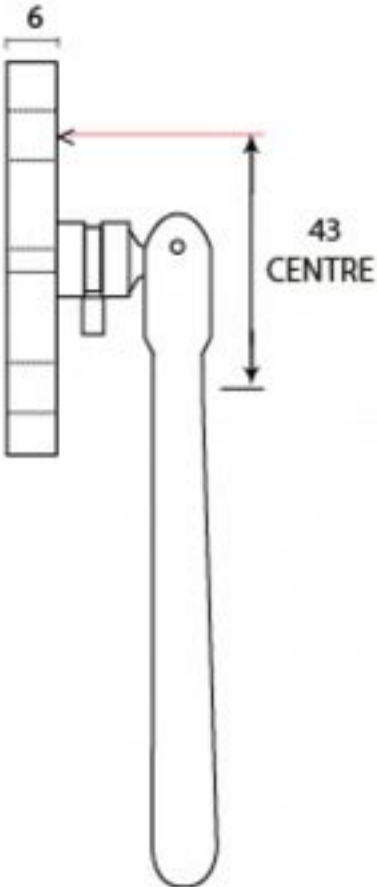

PRODUCT CODE 33683

handforged
traditional
ironmongery

Due to the hand crafted nature of our products all measurements are approximate and should be used as a guide only