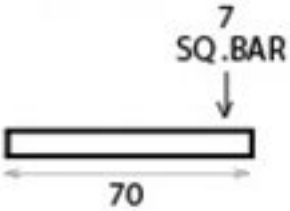

PRODUCT CODE 33683

handforged
traditional
ironmongery

Due to the hand crafted nature of our products all measurements are approximate and should be used as a guide only