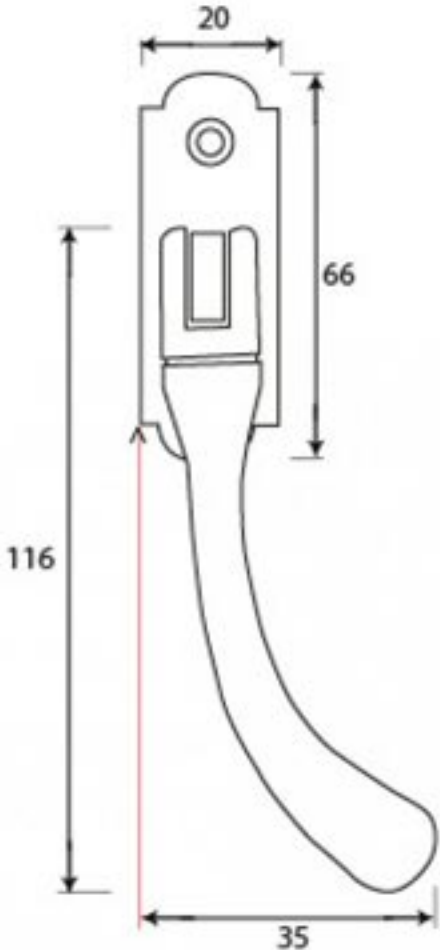

PRODUCT CODE 33683

handforged
traditional
ironmongery

Due to the hand crafted nature of our products all measurements are approximate and should be used as a guide only