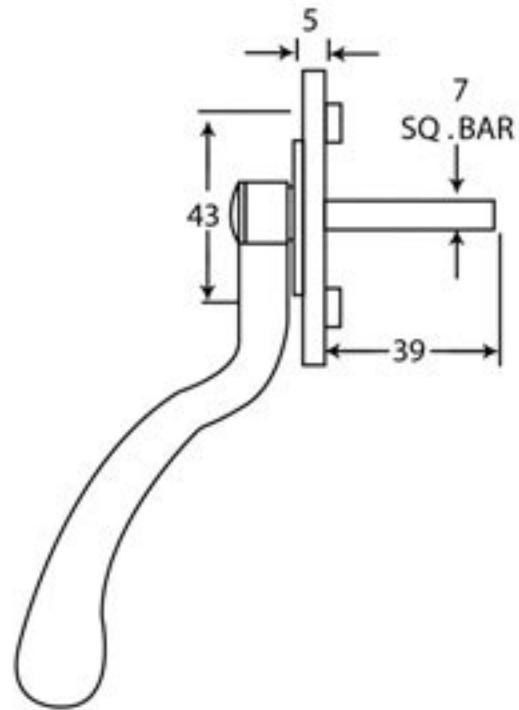

PRODUCT CODE 33343

M 5
ESPAG.

HANDFORGED
TRADITIONAL
IRONMONGERY

Due to the hand crafted nature of our products all measurements are approximate and should be used as a guide only