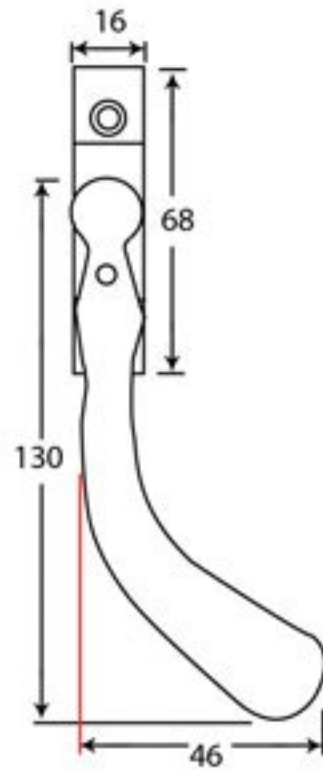

PRODUCT CODE 33343

M 5
ESPAG.

HANDFORGED
TRADITIONAL
IRONMONGERY

Due to the hand crafted nature of our products all measurements are approximate and should be used as a guide only