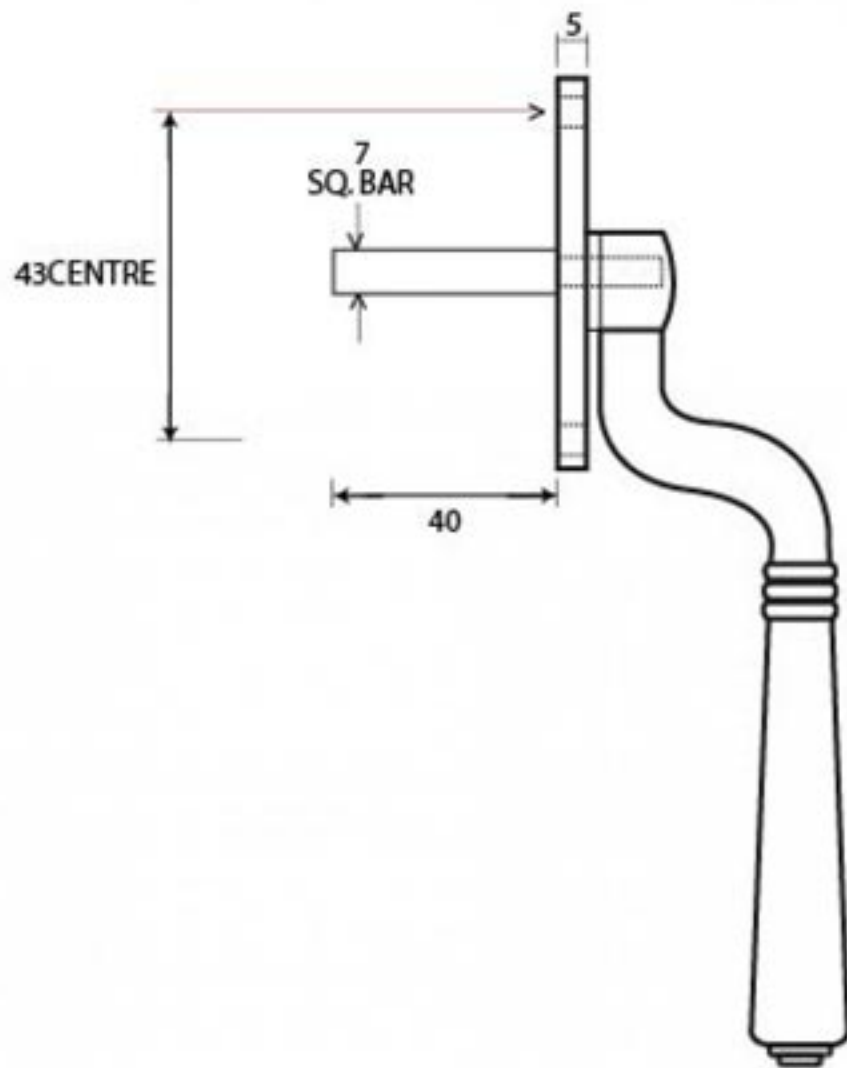

PRODUCT CODE 20461

M 5  
ESPAG

HANDFORGED  
TRADITIONAL  
IRONMONGERY

Due to the hand crafted nature of our products all measurements are approximate and should be used as a guide only