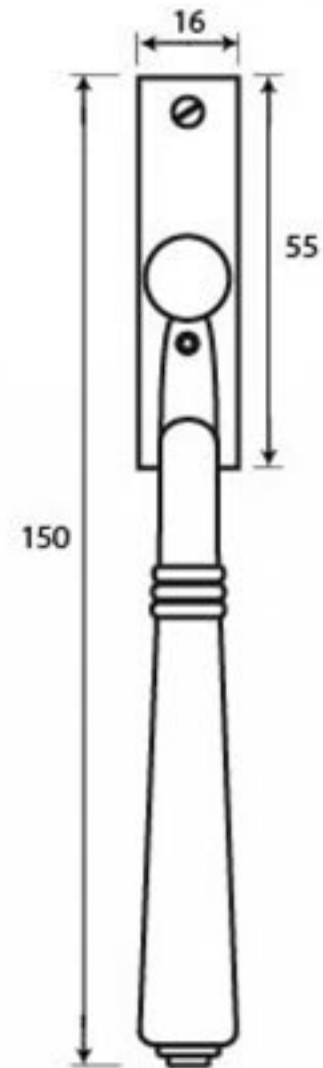

PRODUCT CODE 20461

M 5  
ESPAG

HANDFORGED  
TRADITIONAL  
IRONMONGERY

Due to the hand crafted nature of our products all measurements are approximate and should be used as a guide only