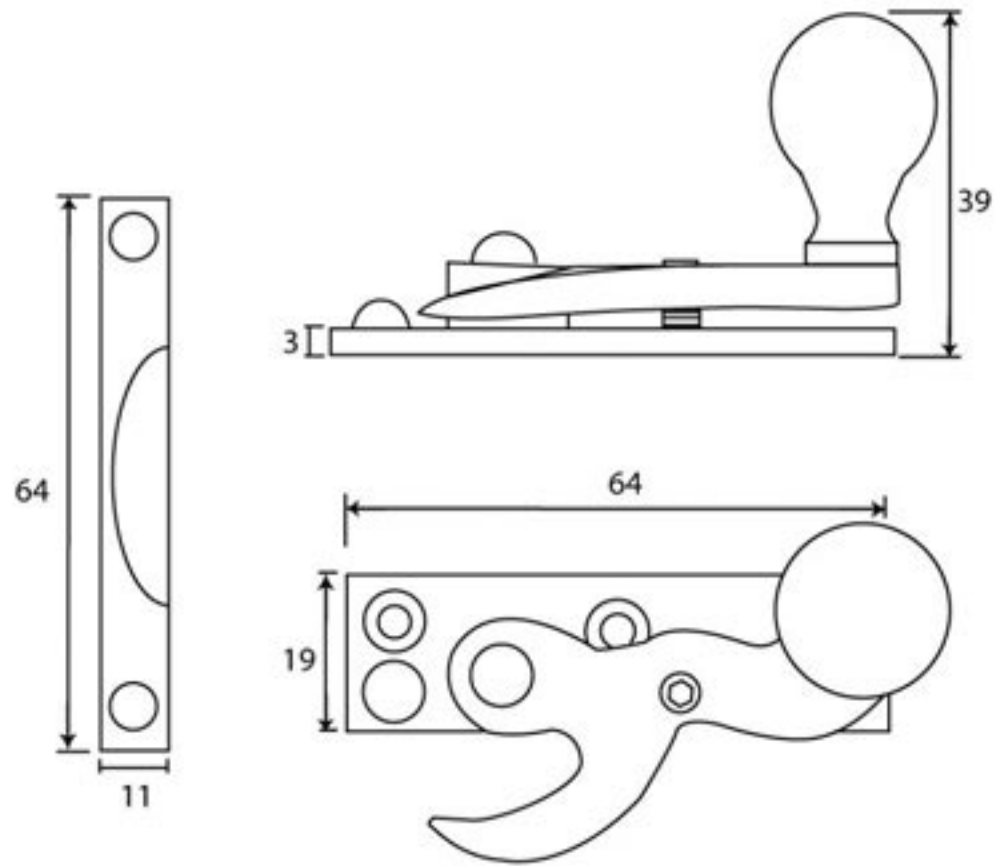

PRODUCT CODE 83650

HANDFORGED
TRADITIONAL
IRONMONGERY

Due to the hand crafted nature of our products all measurements are approximate and should be used as a guide only