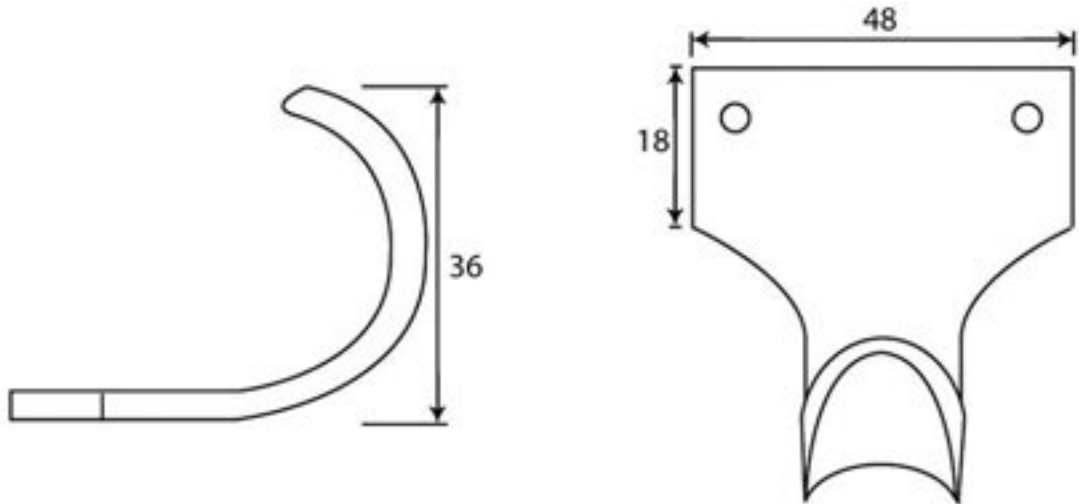

PRODUCT CODE 83642

HANDFORGED
TRADITIONAL
IRONMONGERY

Due to the hand crafted nature of our products all measurements are approximate and should be used as a guide only