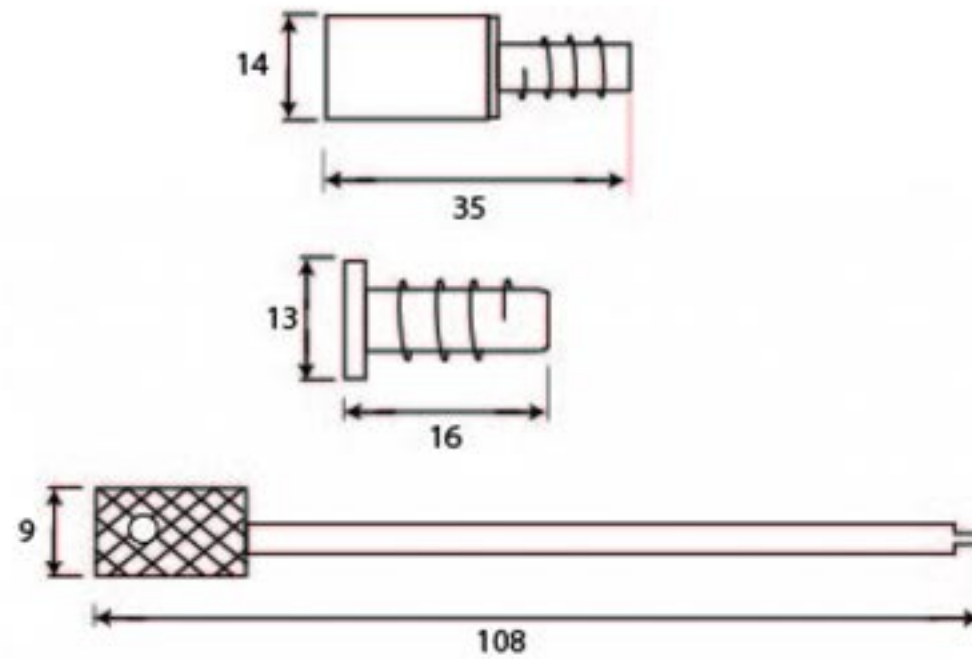

PRODUCT CODE 83644

HANDFORGED
TRADITIONAL
IRONMONGERY

Due to the hand crafted nature of our products all measurements are approximate and should be used as a guide only