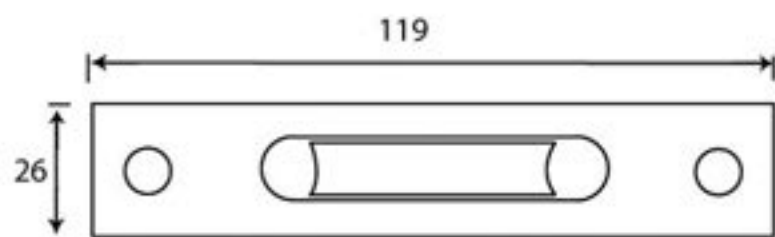

PRODUCT CODE 83648

HANDFORGED  
TRADITIONAL  
IRONMONGERY

Due to the hand crafted nature of our products all measurements are approximate and should be used as a guide only