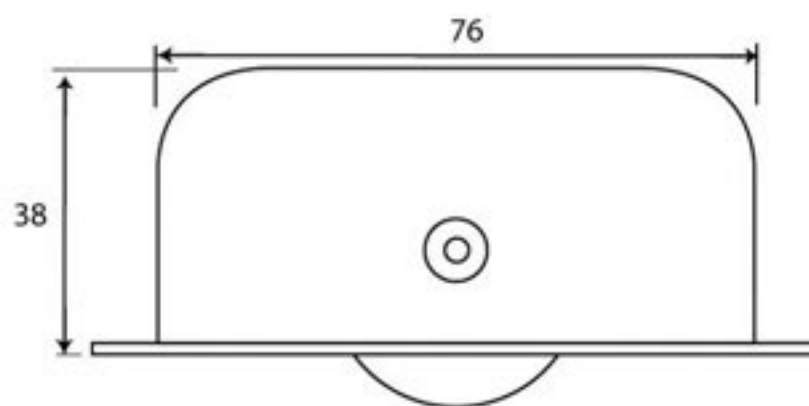

PRODUCT CODE 83648

HANDFORGED  
TRADITIONAL  
IRONMONGERY

Due to the hand crafted nature of our products all measurements are approximate and should be used as a guide only