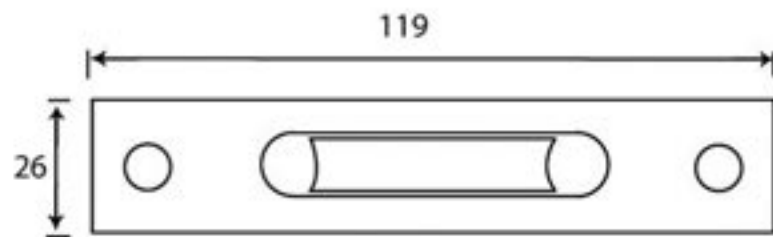

PRODUCT CODE 83637

HANDFORGED
TRADITIONAL
IRONMONGERY

Due to the hand crafted nature of our products all measurements are approximate and should be used as a guide only