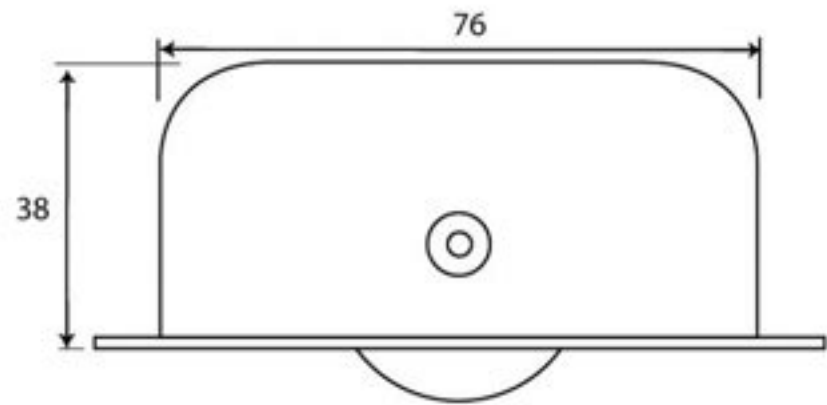

PRODUCT CODE 83637

HANDFORGED
TRADITIONAL
IRONMONGERY

Due to the hand crafted nature of our products all measurements are approximate and should be used as a guide only