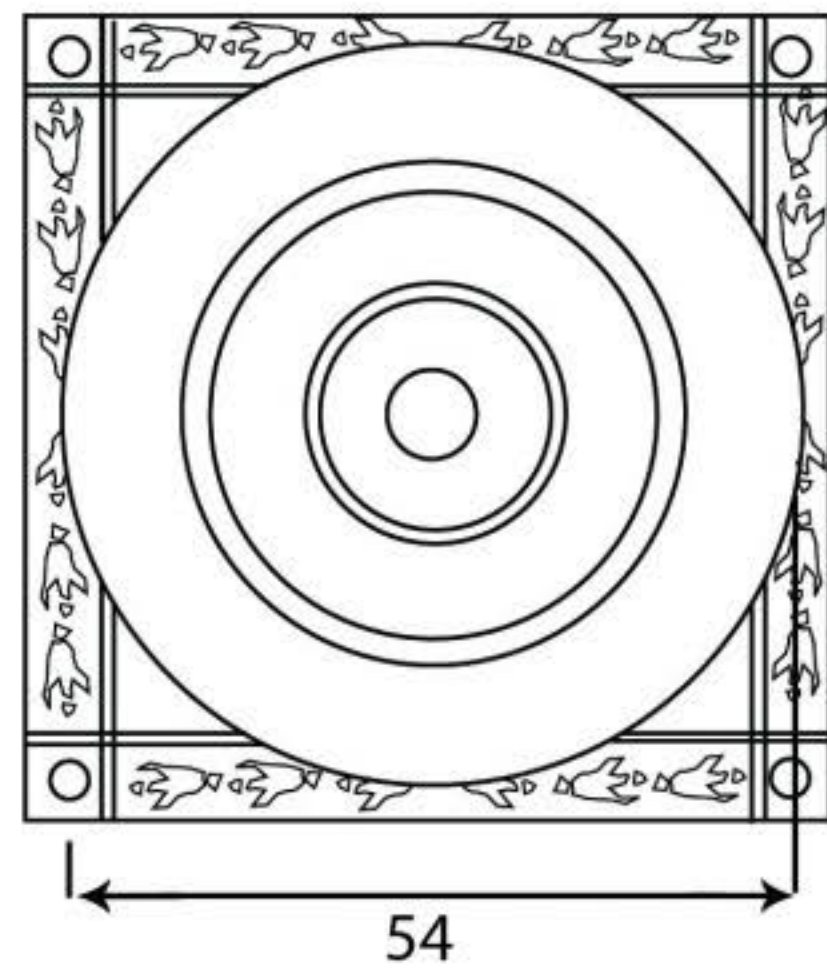

PRODUCT CODE 83859

HANDFORGED  
TRADITIONAL  
IRONMONGERY

Due to the hand crafted nature of our products all measurements are approximate and should be used as a guide only