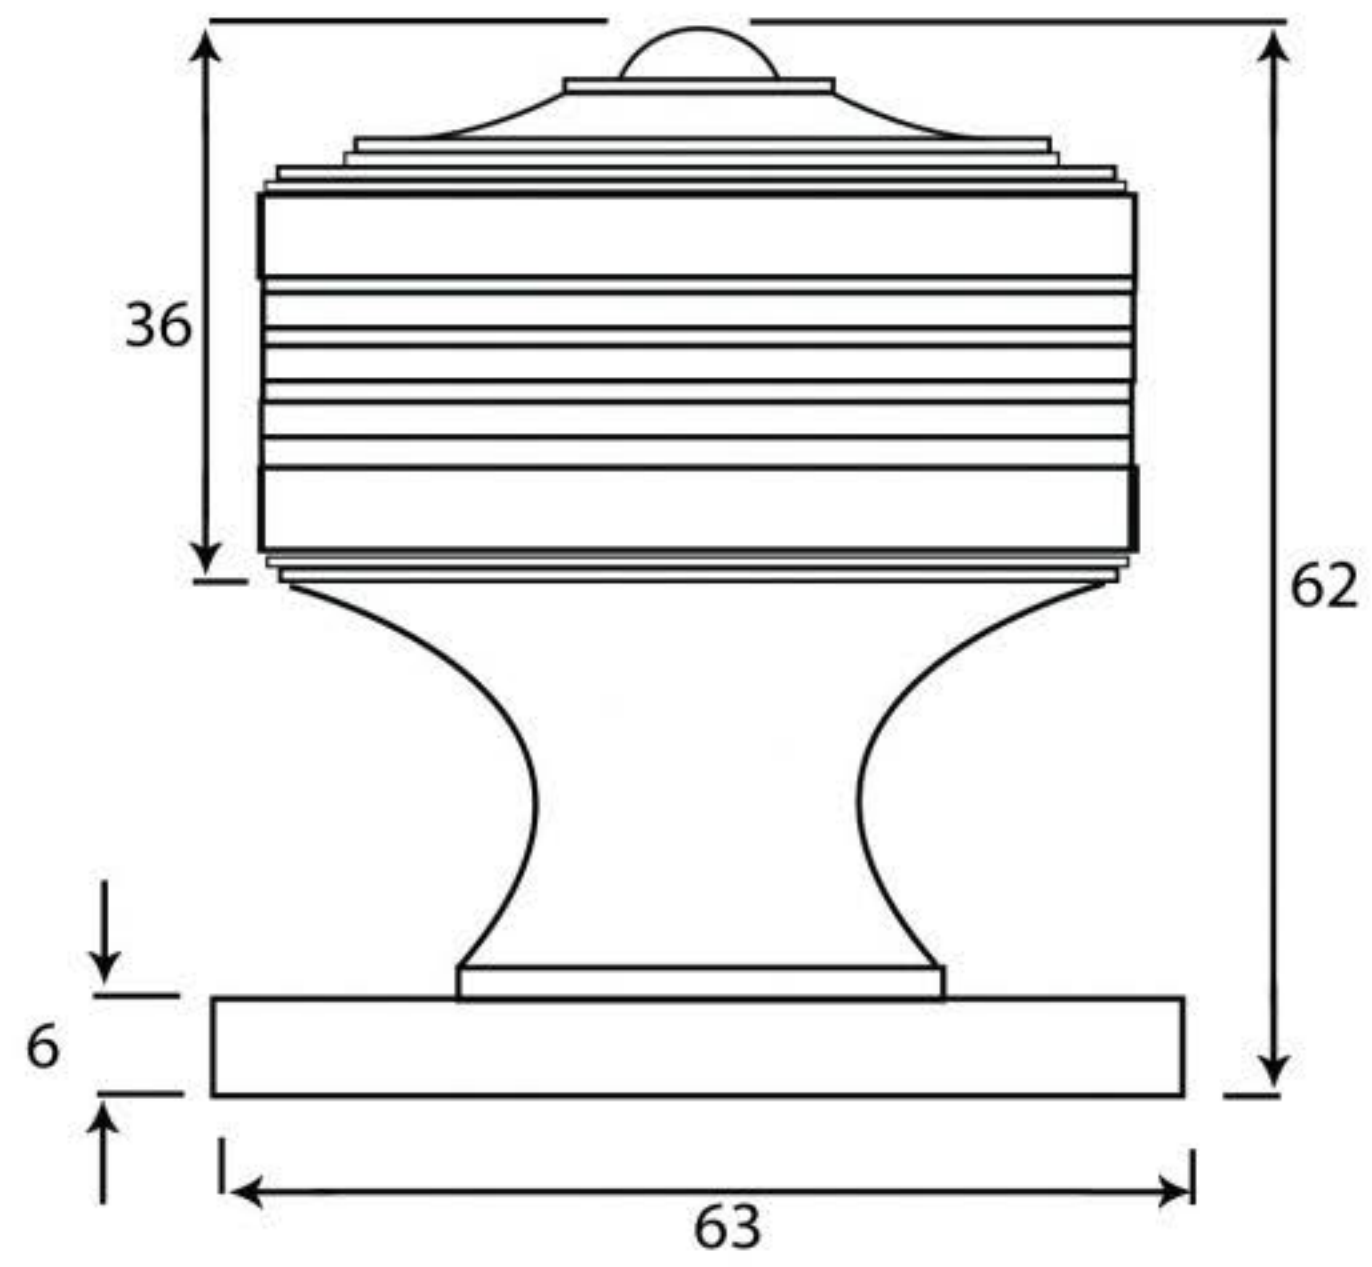

PRODUCT CODE 83859

HANDFORGED  
TRADITIONAL  
IRONMONGERY

Due to the hand crafted nature of our products all measurements are approximate and should be used as a guide only