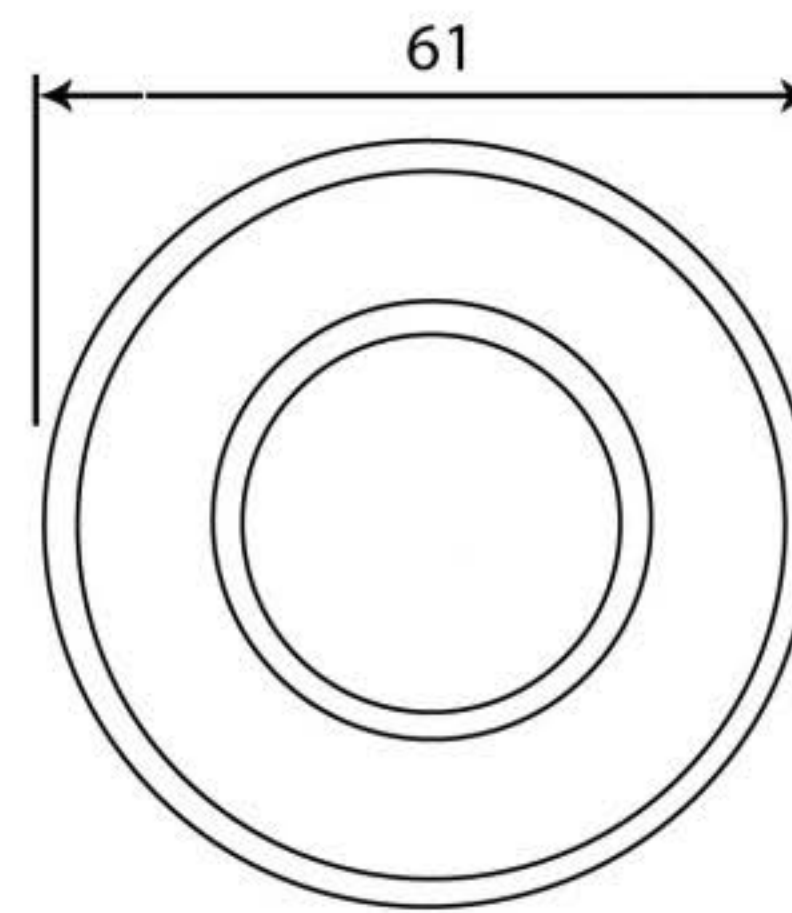

PRODUCT CODE : 83861

HANDFORGED
TRADITIONAL
IRONMONGERY

Due to the hand crafted nature of our products all measurements are approximate and should be used as a guide only