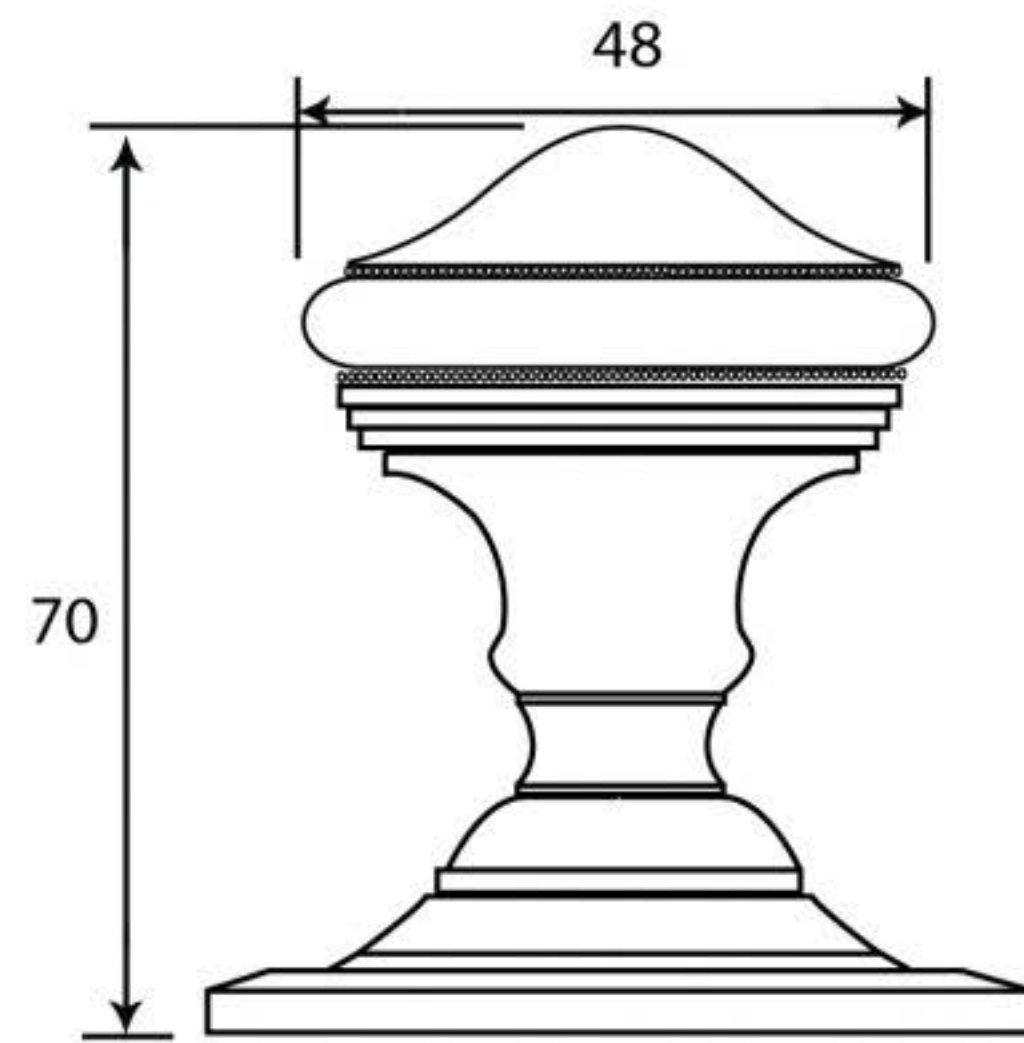

PRODUCT CODE : 83861

HANDFORGED
TRADITIONAL
IRONMONGERY

Due to the hand crafted nature of our products all measurements are approximate and should be used as a guide only