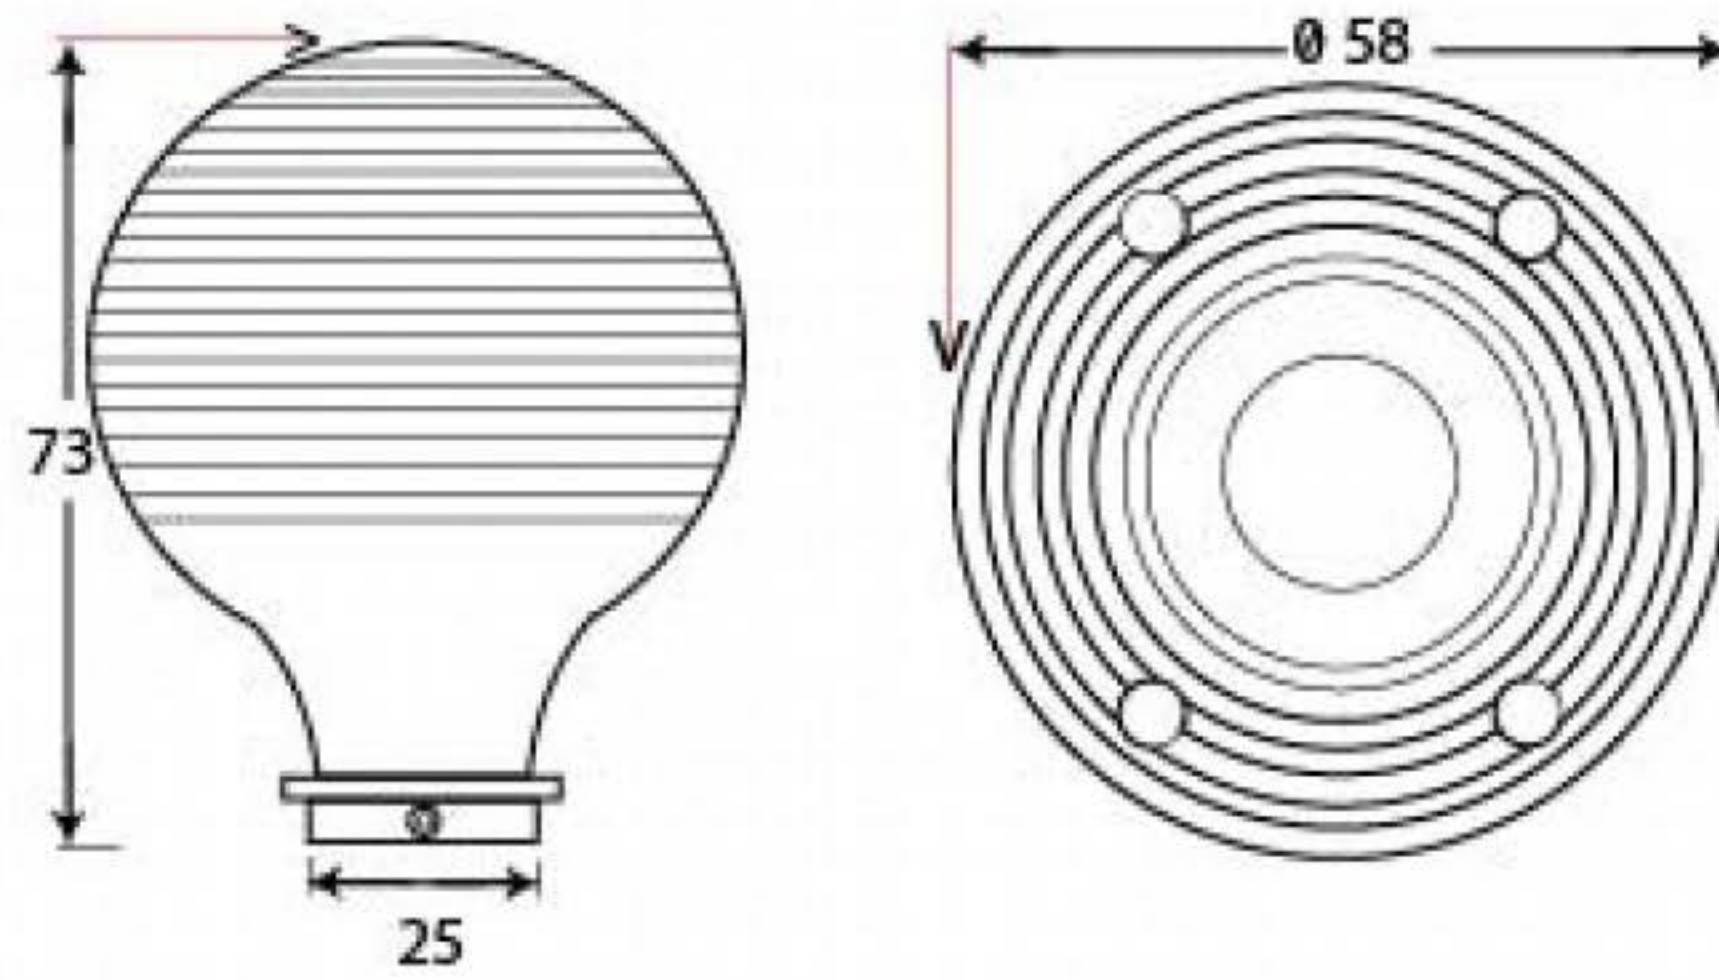

PRODUCT CODE 83634

HANDFORGED
TRADITIONAL
IRONMONGERY

Due to the hand crafted nature of our products all measurements are approximate and should be used as a guide only