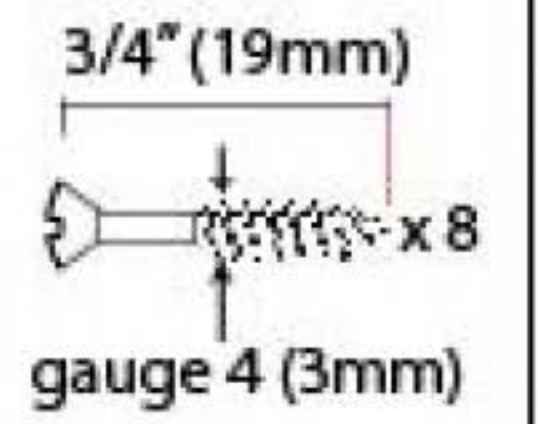

PRODUCT CODE 83634

HANDFORGED
TRADITIONAL
IRONMONGERY

Due to the hand crafted nature of our products all measurements are approximate and should be used as a guide only