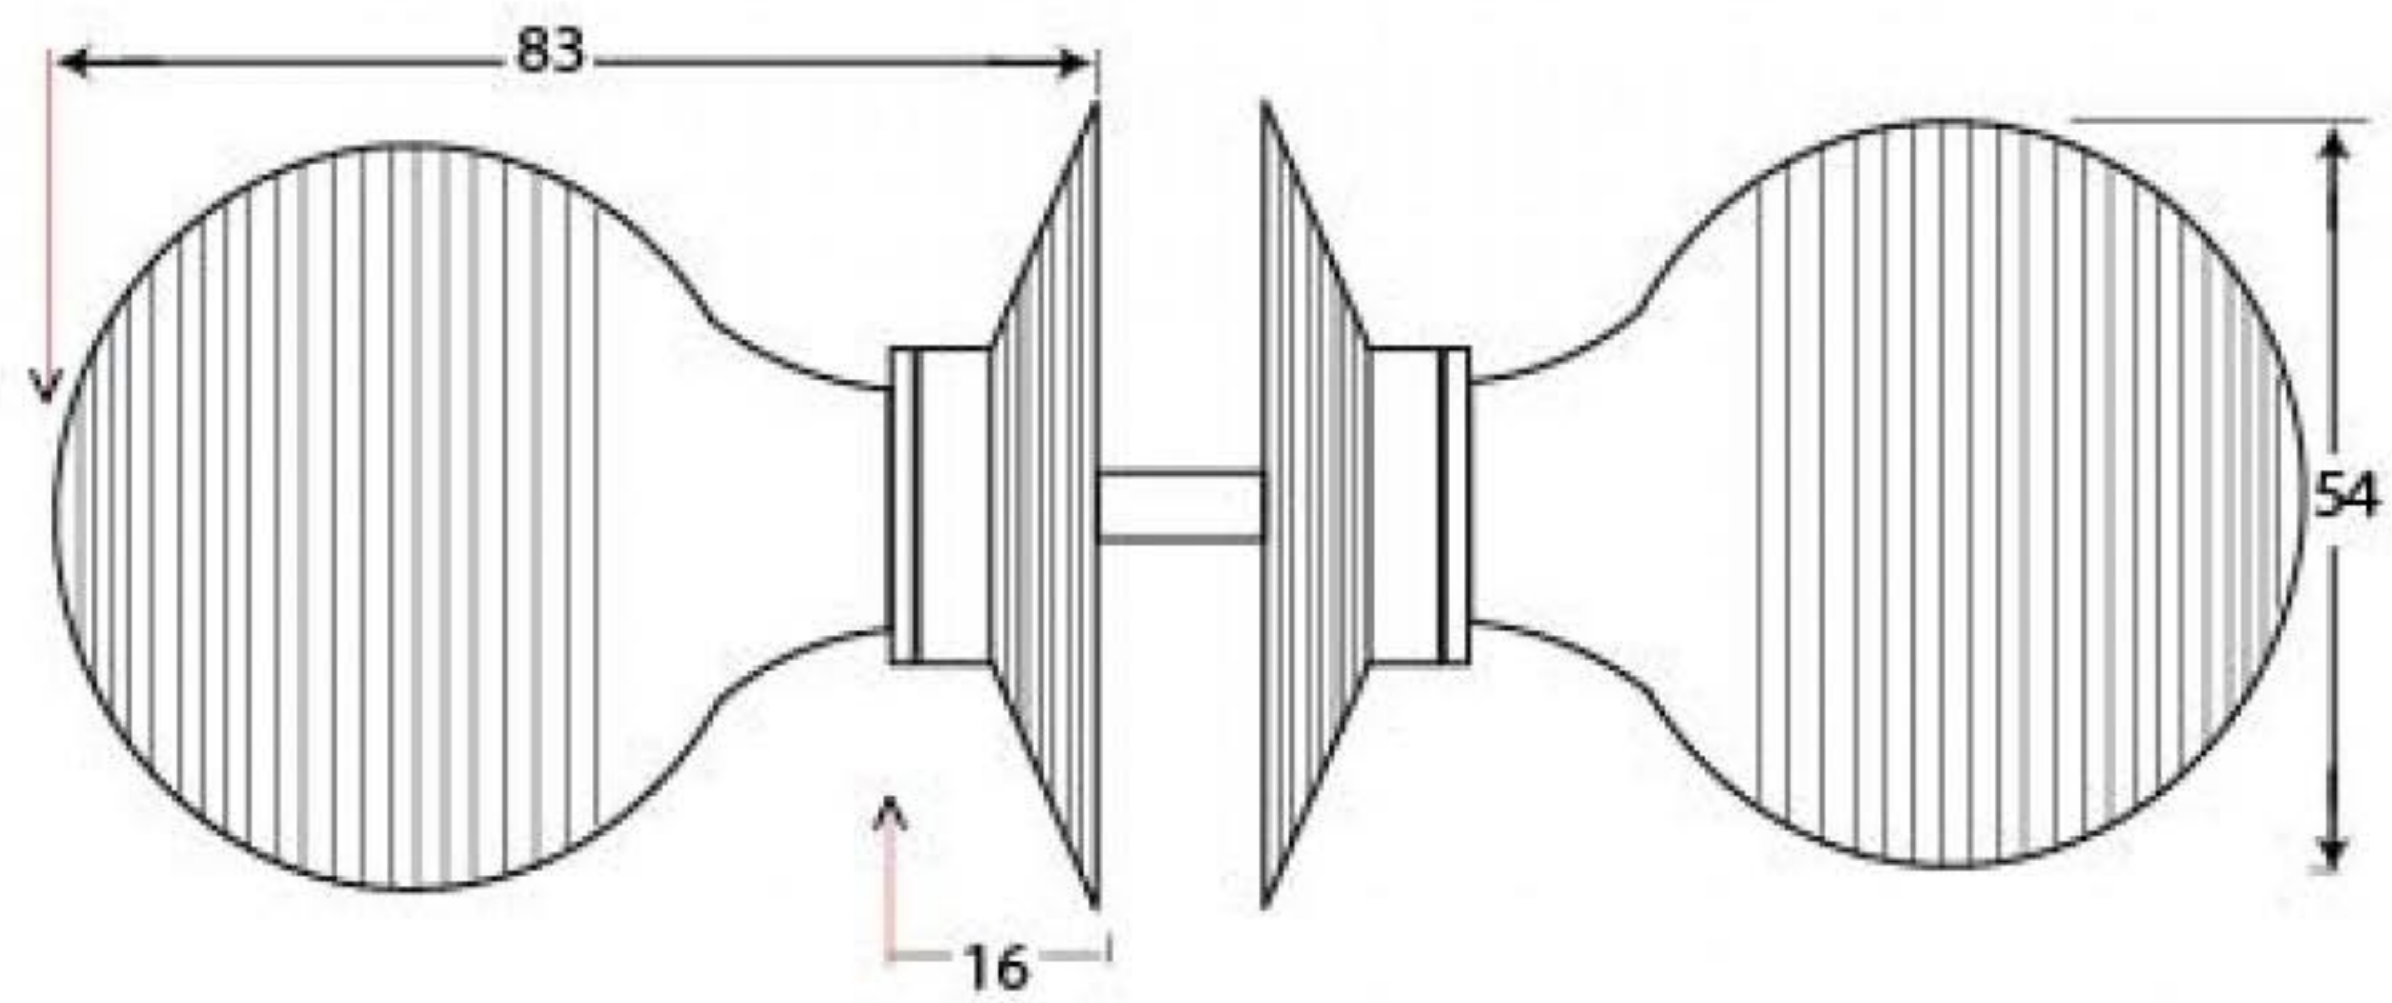

PRODUCT CODE 83634

HANDFORGED
TRADITIONAL
IRONMONGERY

Due to the hand crafted nature of our products all measurements are approximate and should be used as a guide only