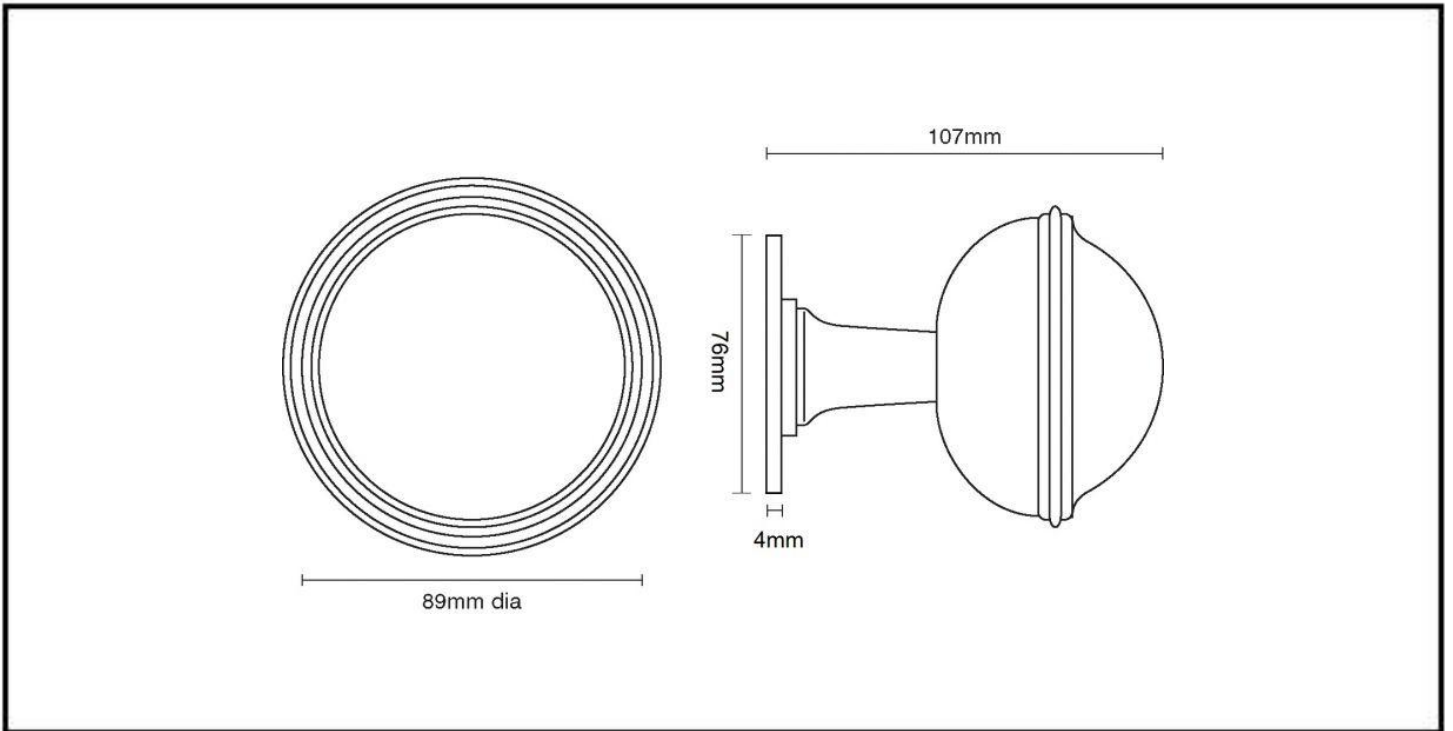

# CROFT

Long Lasting Tradition

SPECIFICATION SHEET - PRODUCT CODE **4175 - 3" rose**

## PRODUCT

**Plain Round Centre Door Knob 4175 - 3" rose**

Please note that illustration sizes are approximations