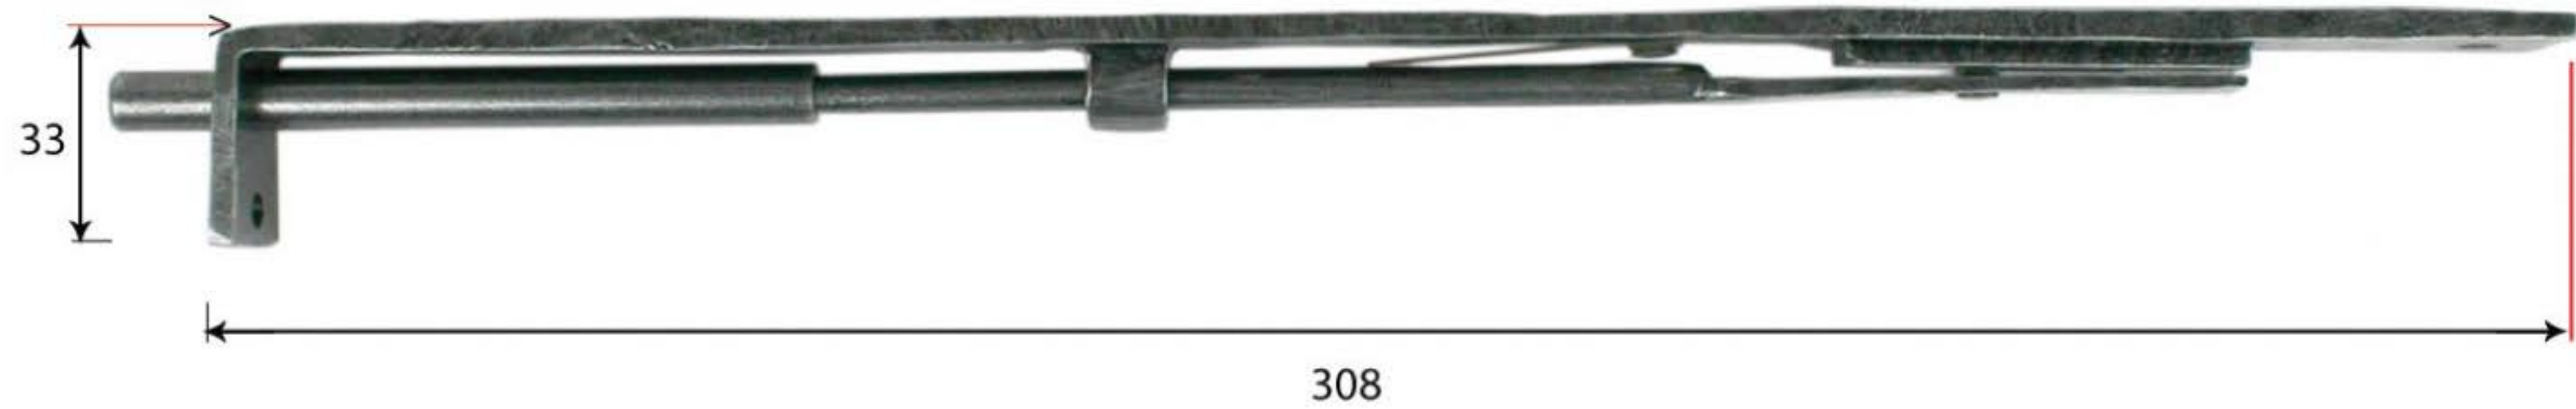

PRODUCT CODE 33627

HANDFORGED
TRADITIONAL
IRONMONGERY

Due to the hand crafted nature of our products all measurements are approximate and should be used as a guide only