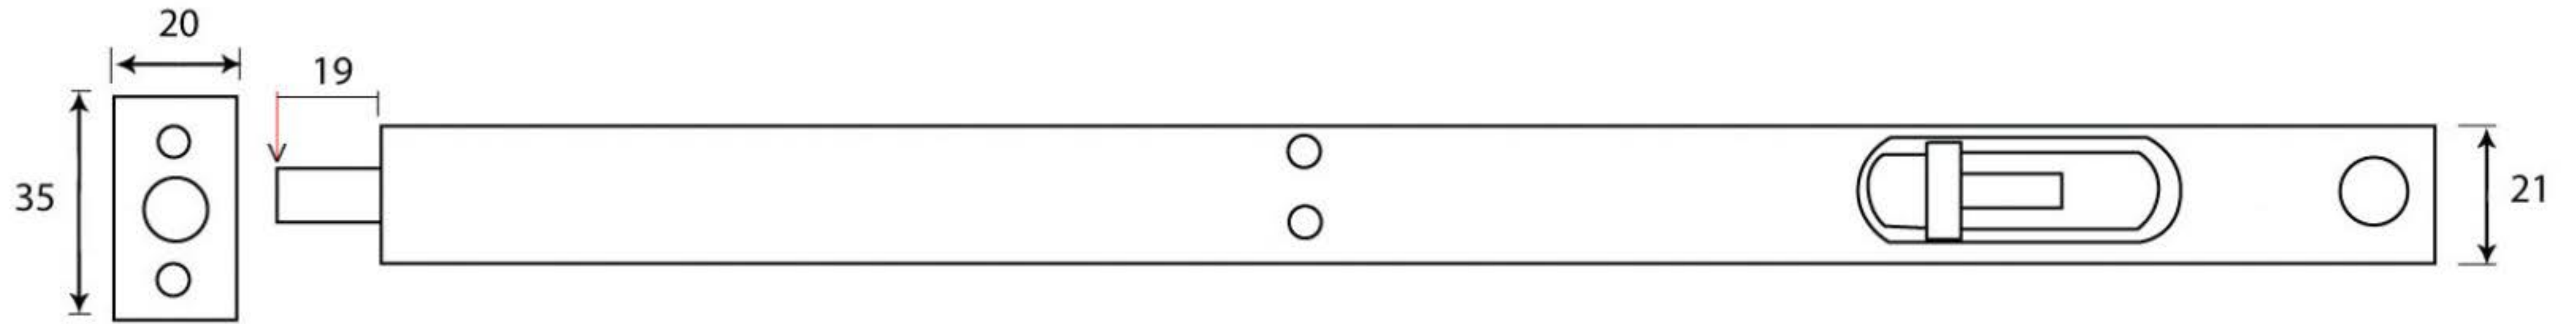

PRODUCT CODE 33627

HANDFORGED
TRADITIONAL
IRONMONGERY

Due to the hand crafted nature of our products all measurements are approximate and should be used as a guide only