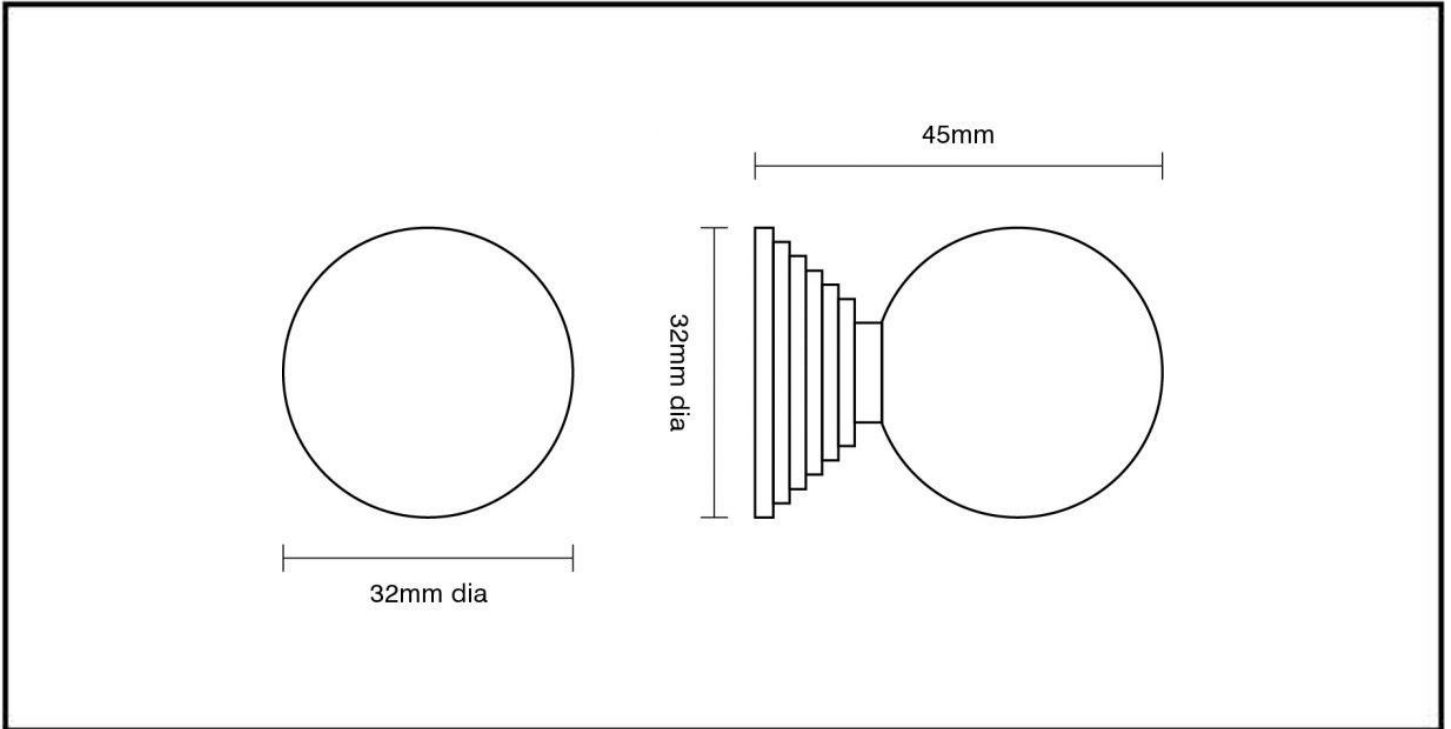

CROFT

Long Lasting Tradition

SPECIFICATION SHEET - PRODUCT CODE **5102**

PRODUCT

Ball & Step Cupboard Knob 5102

Finishes:

Please note that illustration sizes are approximations