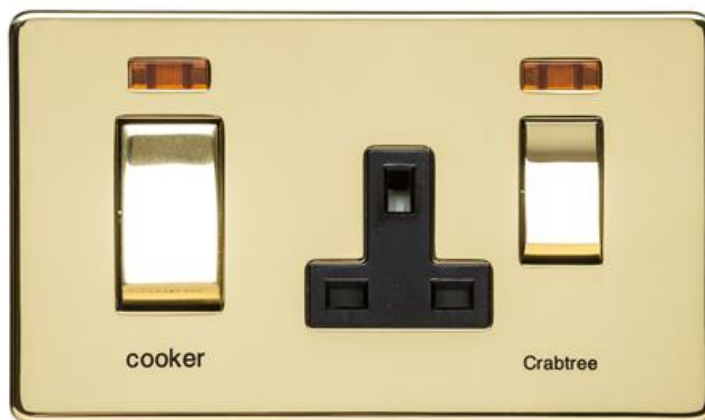

Heritage Brass

Studio Range - Polished Brass 45A Cooker Unit/13A Socket - Y01.262.PBBK

Range	Studio Range
Product	Studio Polished Brass Y01
Insert Type	45A Cooker Unit/13A Socket
Plate Finish	Polished Brass
Switch Colour	Polished Brass
Body and Switch Trim	Black
Height	88 mm
Width	148 mm
Fixing Hole Centres	Box Fixing = 120.6 mm
Minimum Box Depth	48
Current	45 Amp
Voltage	230 V
Power	-
Terminal Capacity	4 mm ²
Earth Terminal Capacity	5 mm ²
Product Class 1	Face plate must be earthed
Ambient Operating Temperature	-5°C - 40°C
Recommended Location	Indoor use only
Standard	BS 4177, BS 1363