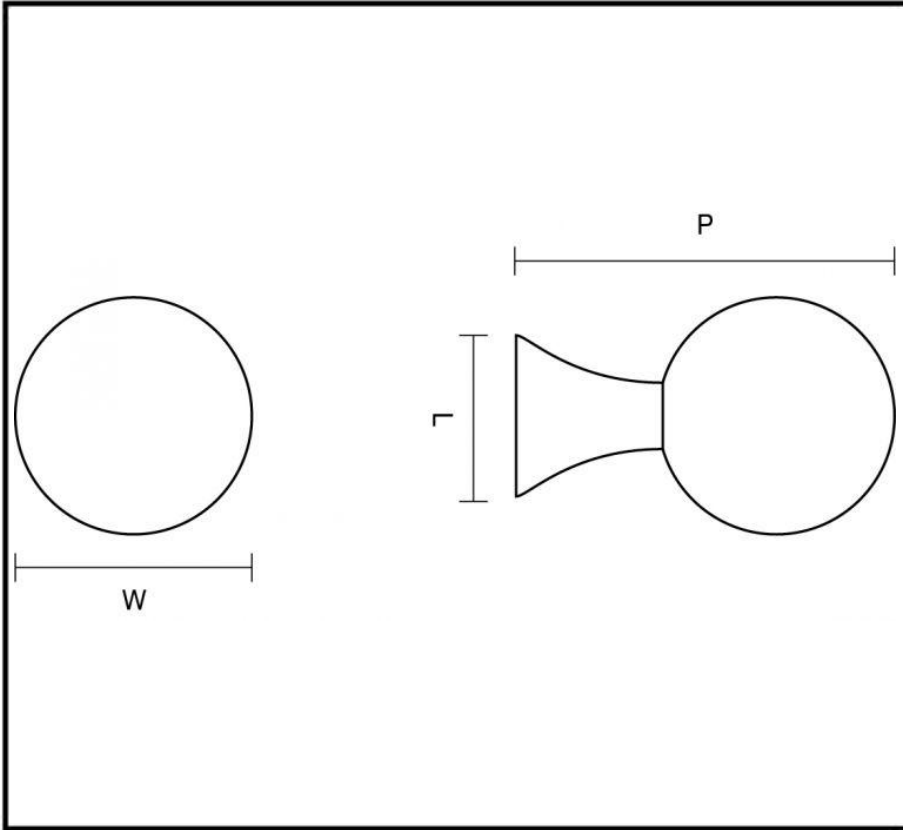

CROFT

Long Lasting Tradition

SPECIFICATION SHEET - PRODUCT CODE **5107**

PRODUCT

**Patterdale Cupboard Knob
5107**

Dimensions: Other sizes available are below:

Sizes:	L	W	H	D	P	C
25mm	17	25			40	
32mm	19	32			49	

Please note that illustration sizes are approximations

Finishes: