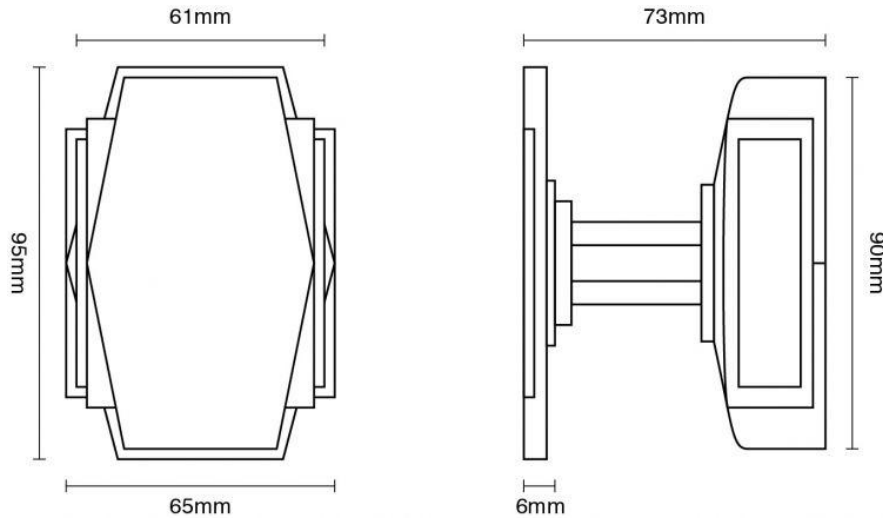

CROFT

Long Lasting Tradition

SPECIFICATION SHEET - PRODUCT CODE **7013**

PRODUCT

Art Deco Centre Door Knob 7013

Please note that illustration sizes are approximations

Finishes:

AGD AB AN CP DBMA