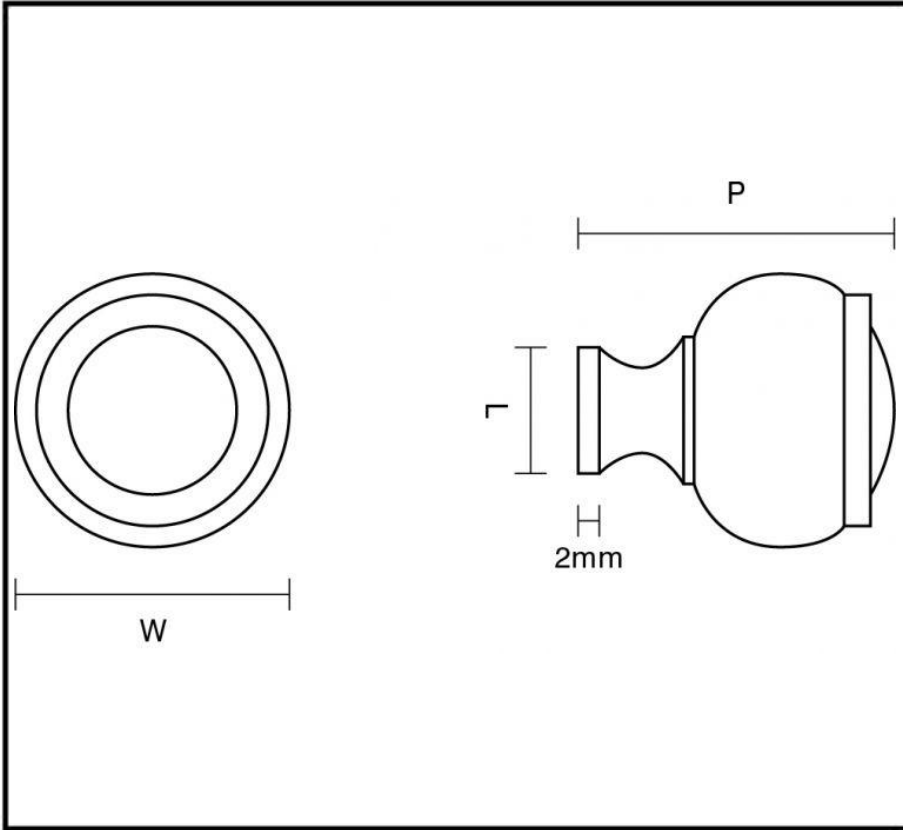

CROFT

Long Lasting Tradition

SPECIFICATION SHEET - PRODUCT CODE **5111**

PRODUCT

Verve Cupboard Knob 5111

Dimensions: Other sizes available are below:

Sizes:	L	W	H	D	P	C
26mm	12	26			30	
32mm	12	32			33	

Please note that illustration sizes are approximations